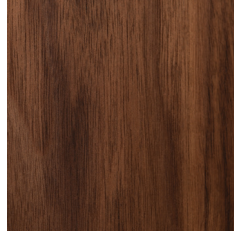

Tonecase Bar for Sonos

TcBAR

Description

Tonecase Bar is a hardwood cabinet built to match the exact width of any TV that elegantly conceals any Sonos soundbar, including Sonos Arc Ultra, Arc, Beam or Ray. Available in Light Oak, Walnut, Cherry, Grain Black, Grain White, Matte Black, or Matte White, Tonecase Bar complements the design of any room.

Standard Finishes

Key Features

- Custom built to match the exact width of any TV up to 90" diag.
- Handcrafted from solid hardwood
- Available in Light Oak, Walnut, Cherry, Grain White, Grain Black, Matte White, or Matte Black (custom finishes available upon request)
- Accommodates any Sonos soundbar—Sonos Arc Ultra, Sonos Arc, Sonos Beam, and Sonos Ray
- Ships standard with black fabric grille. Or, upgrade to Designer Grille Fabrics (custom colors available upon request)
- Mounts flush to the wall with HzFLSH mounting bracket
- Handcrafted in the USA

Tonecase Bar for Sonos

TcBAR

Technical Specifications

Height	5.625"	Finishes	Light Oak, Walnut, Cherry, Grain Black, Grain White, Matte Black, Matte White (custom colors available upon request)
Width	Built to Match TV	Grille	Ships standard in black fabric. Or, upgrade to Designer Grille Fabrics (custom colors available upon request)
Depth	5.9"	Mounting	HZFLSH
Weight	Varies based on TV	Configurations	TcBAR (TVs 45" - 75"); TcBAR-OS (TVs 75" - 98")
Material	Solid hardwood or painted MDF		

Standard Finishes

Choose from Leon's selection of locally sourced domestic hardwoods and Designer Grille Fabrics.

Wood Finishes

Light Oak

Walnut

Cherry

Grain Black

Grain White