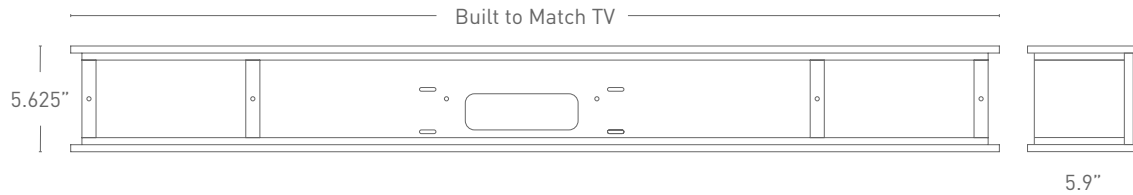

Tonecase Bar for Sonos

TcBAR

Description

Tonecase Bar is a hardwood cabinet built to match the exact width of any TV that elegantly conceals any Sonos soundbar, including Sonos Arc Ultra, Arc, Beam or Ray. Available in Light Oak, Walnut, Cherry, Grain Black, Grain White, Matte Black, or Matte White, Tonecase Bar complements the design of any room.

Standard Finishes

Key Features

- Custom built to match the exact width of any TV up to 90" diag.
- Handcrafted from solid hardwood
- Available in Light Oak, Walnut, Cherry, Grain White, Grain Black, Matte White, or Matte Black (custom finishes available upon request)
- Accommodates any Sonos soundbar—Sonos Arc Ultra, Sonos Arc, Sonos Beam, and Sonos Ray
- Ships standard with black fabric grille. Or, upgrade to Designer Grille Fabrics (custom colors available upon request)
- Mounts flush to the wall with HzFLSH mounting bracket
- Handcrafted in the USA

Tonecase Bar for Sonos

TcBAR

Technical Specifications

Height	5.625"	Finishes	Light Oak, Walnut, Cherry, Grain Black, Grain White, Matte Black, Matte White (custom colors available upon request)
Width	Built to Match TV	Grille	Ships standard in black fabric. Or, upgrade to Designer Grille Fabrics (custom colors available upon request)
Depth	5.9"	Mounting	HZFLSH
Weight	Varies based on TV	Configurations	TcBAR (TVs 45" - 75"); TcBAR-OS (TVs 75" - 98")
Material	Solid hardwood or painted MDF		