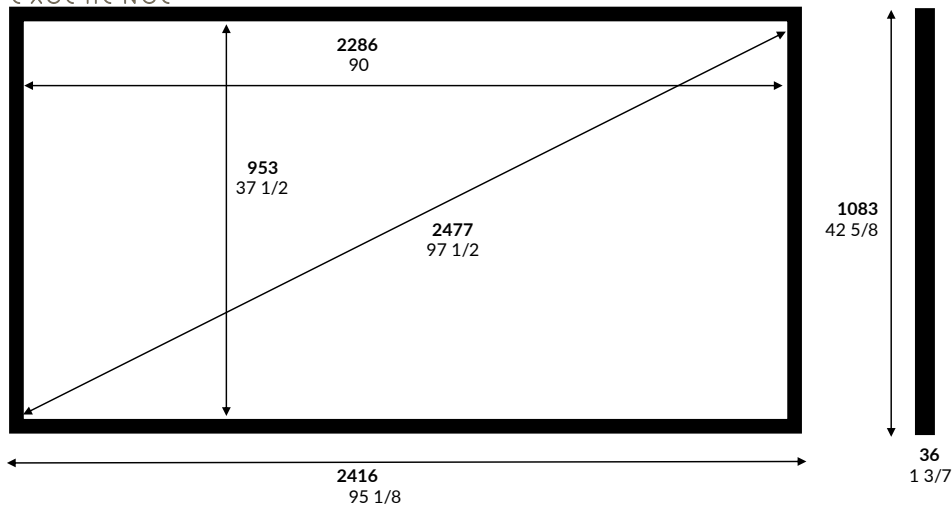

Discovery Screen

90" 2.4 Aspect Ratio

	Inches	mm	Fabric	Enlightor NEO	Date:	Tuesday, 29 August 2023
Image W	90	2286	Native AR	2.40	Customer:	
Image H	37 1/2	953	Closed AR	NA	Sign off:	
Ext W	95 1/8	2416	Close W	NA	Notes: Picture Not to Scale	
Ext H	42 5/8	1083	Voltage	NA	Only standard sizes available. Please select from the drop-down menu attached to metric image width cell. 2 aspects ratios available	
Diagonal	97 1/2	2477	Frame W	65		
Depth	1 3/7	36	mm to Inch	25.4		

Max Image width

Surface	AR	Inches	mm
Enlightor NEO	HD	1.78	140
	WS	2.35-2.40	140

Bracket Locations

There are 2 brackets on the top of the screen.
The top Brackets are Z brackets that are movable to suit.

Estimated Shipping Sizes & Weights

The screen is shipped in various parts

Boxes: 1			
Length: 1558	mm	each	
Height: 250	mm	each	
Width: 200	mm	each	
Weight: 21	Kg	Total	