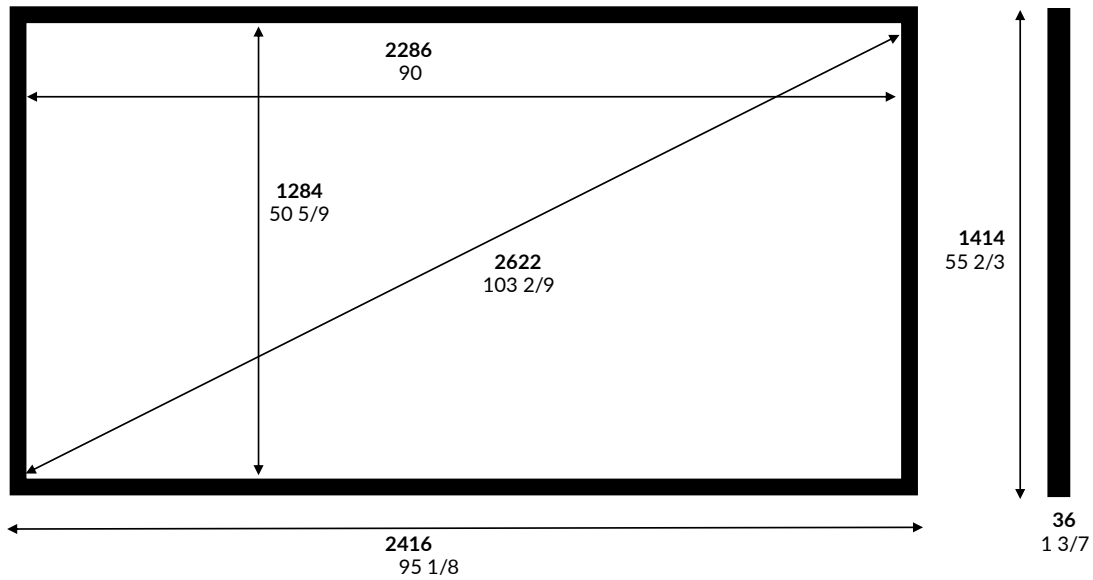

Discovery Screen

90" 1.78 Aspect Ratio

	Inches	mm	Fabric	Enlightor NEO	Date:	Wednesday, 16 November 2022
Image W	90	2286	Native AR	1.78	Customer:	
Image H	50 5/9	1284	Closed AR	NA	Sign off:	
Ext W	95 1/8	2416	Close W	NA	Notes: Picture Not to Scale Only standard sizes available. Please select from the drop-down menu attached to metric image width cell. 2 aspects ratios available	
Ext H	55 2/3	1414	Voltage	NA		
Diagonal	103 2/9	2622	Frame W	65		
Depth	1 3/7	36	mm to Inch	25.4		

Max Image width

Surface	AR	Inches	mm
Enlightor NEO	HD	1.78	140
	WS	2.35-2.40	140

Bracket Locations

There are 2 brackets on the top of the screen.
The top Brackets are Z brackets that are movable to suit.

Estimated Shipping Sizes & Weights

The screen is shipped in various parts

Boxes: 1
 Length: 1558 mm each
 Height: 250 mm each
 Width: 200 mm each
 Weight: 21 Kg Total