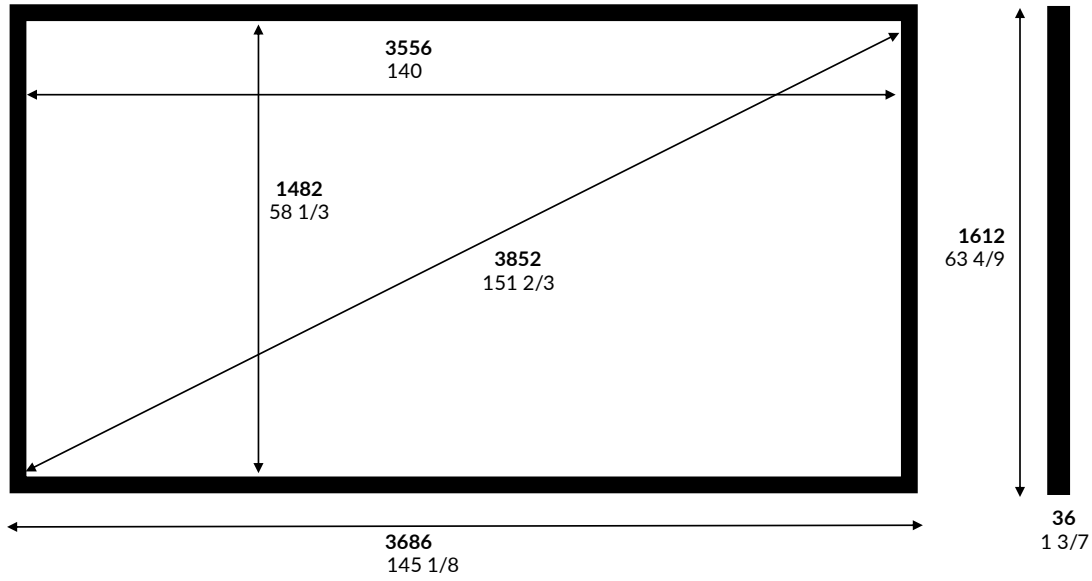

Discovery Screen

140" 2.4 Aspect Ratio

	Inches	mm	Fabric	Enlightor NEO	Date:	Friday 19 July 2024
Image W	140	3556	Native AR	2.40	Customer:	
Image H	58 1/3	1482	Closed AR	NA	Sign off:	
Ext W	145 1/8	3686	Close W	NA	Notes: Picture Not to Scale Only standard sizes available. Please select from the drop-down menu attached to metric image width cell. 2 aspects ratios available	
Ext H	63 4/9	1612	Voltage	NA		
Diagonal	151 2/3	3852	Frame W	65		
Depth	1 3/7	36	mm to Inch	25.4		

Max Image width

Surface	AR	Inches	mm
Enlightor NEO	HD	1.78	140
	WS	2.35-2.40	140

Bracket Locations

There are 2 brackets on the top of the screen.
The top Brackets are Z brackets that are movable to suit.

Estimated Shipping Sizes & Weights

The screen is shipped in various parts

Boxes: 1
 Length: 2193 mm each
 Height: 250 mm each
 Width: 200 mm each
 Weight: 42 Kg Total