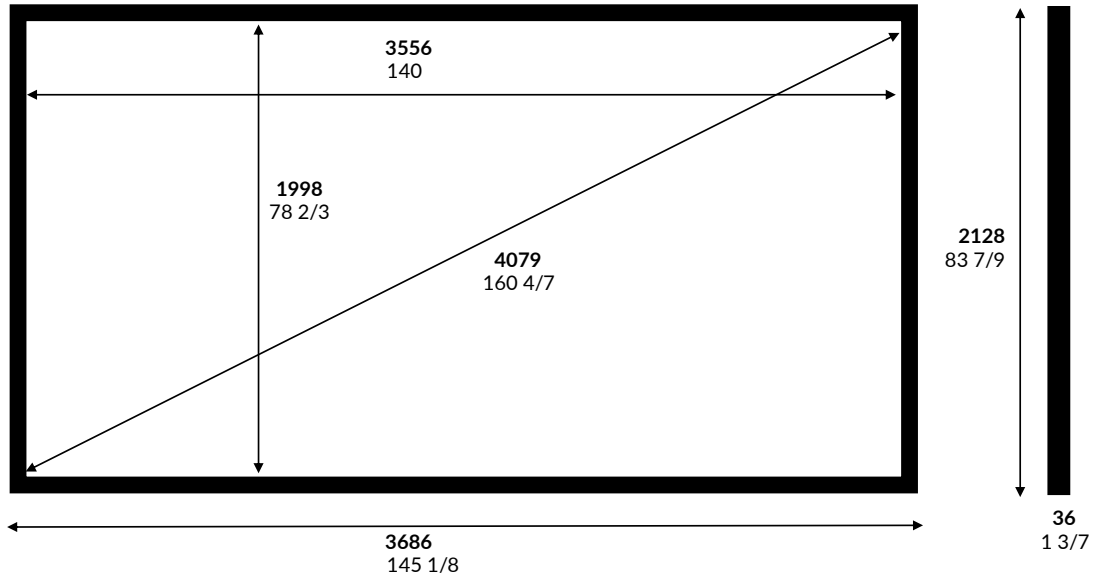

# Discovery Screen

140" 1.78 Aspect Ratio

	Inches	mm	Fabric	Enlightor NEO	Date:	Wednesday, 16 November 2022
Image W	140	3556	Native AR	1.78	Customer:	
Image H	78 2/3	1998	Closed AR	NA	Sign off:	
Ext W	145 1/8	3686	Close W	NA	Notes: Picture Not to Scale Only standard sizes available. Please select from the drop-down menu attached to metric image width cell. 2 aspects ratios available	
Ext H	83 7/9	2128	Voltage	NA		
Diagonal	160 4/7	4079	Frame W	65		
Depth	1 3/7	36	mm to Inch	25.4		

### Max Image width

Surface	AR	Inches	mm
Enlightor NEO	HD	1.78	140
	WS	2.35-2.40	140

### Estimated Shipping Sizes & Weights

The screen is shipped in various parts

Boxes: 1  
 Length: 2193 mm each  
 Height: 250 mm each  
 Width: 200 mm each  
 Weight: 42 Kg Total