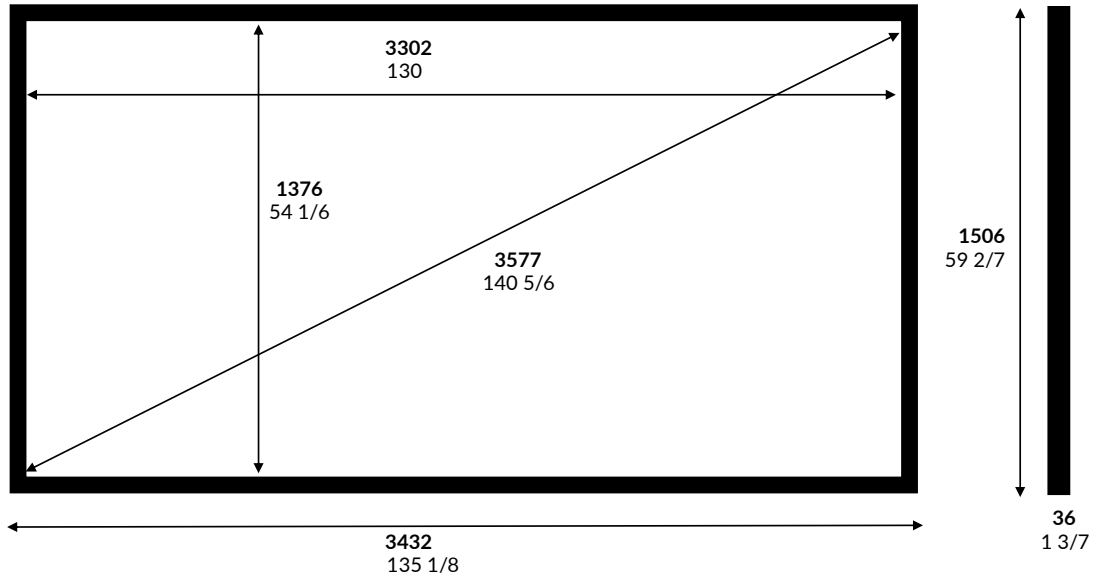

Discovery Screen

130" 2.4 Aspect Ratio

	Inches	mm	Fabric	Enlightor NEO	Date:	Tuesday, 21 January 2025
Image W	130	3302	Native AR	2.40	Customer:	
Image H	54 1/6	1376	Closed AR	NA	Sign off:	
Ext W	135 1/8	3432	Close W	NA	Notes: Picture Not to Scale Only standard sizes available. Please select from the drop-down menu attached to metric image width cell. 2 aspects ratios available	
Ext H	59 2/7	1506	Voltage	NA		
Diagonal	140 5/6	3577	Frame W	65		
Depth	1 3/7	36	mm to Inch	25.4		

Max Image width

Surface	AR	Inches	mm
Enlightor NEO	HD	140	3556
	WS	140	3556

Bracket Locations

There are 2 brackets on the top of the screen.
The top Brackets are Z brackets that are movable to suit.

Estimated Shipping Sizes & Weights

The screen is shipped in various parts

Boxes: 1
 Length: 2066 mm each
 Height: 250 mm each
 Width: 200 mm each
 Weight: 31 Kg Total