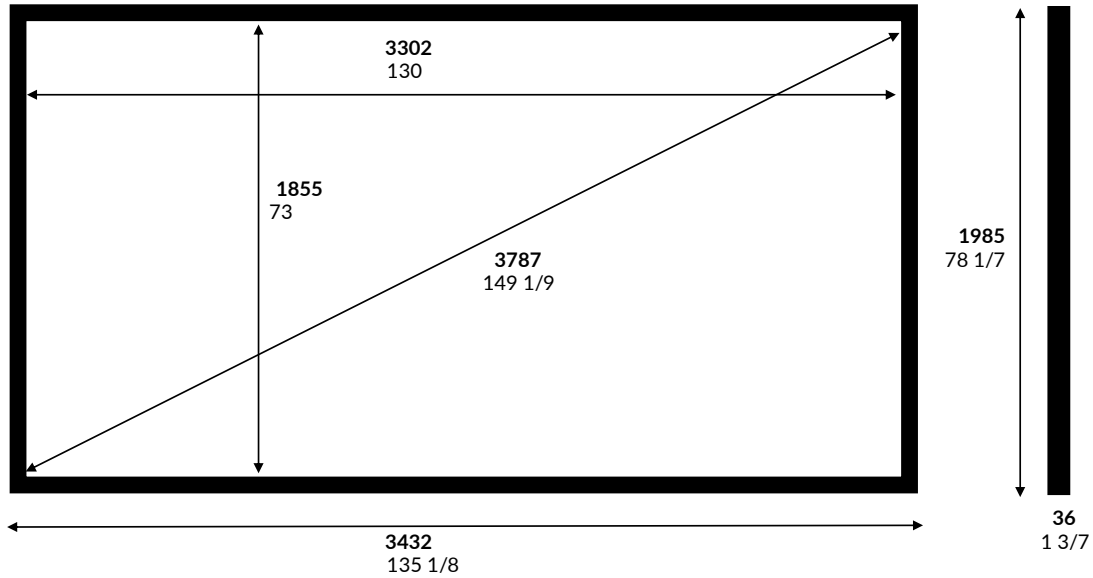

Discovery Screen

130" 1.78 Aspect Ratio

	Inches	mm	Fabric	Enlightor NEO	Date:	Wednesday, 16 November 2022
Image W	130	3302	Native AR	1.78	Customer:	
Image H	73	1855	Closed AR	NA	Sign off:	
Ext W	135 1/8	3432	Close W	NA	Notes: Picture Not to Scale Only standard sizes available. Please select from the drop-down menu attached to metric image width cell. 2 aspects ratios available	
Ext H	78 1/7	1985	Voltage	NA		
Diagonal	149 1/9	3787	Frame W	65		
Depth	1 3/7	36	mm to Inch	25.4		

Max Image width

Surface	AR	Inches	mm
Enlightor NEO	HD	1.78	140
	WS	2.35-2.40	140

Bracket Locations

There are 2 brackets on the top of the screen.
The top Brackets are Z brackets that are movable to suit.

Estimated Shipping Sizes & Weights

The screen is shipped in various parts

Boxes: 1
 Length: 2066 mm each
 Height: 250 mm each
 Width: 200 mm each
 Weight: 31 Kg Total