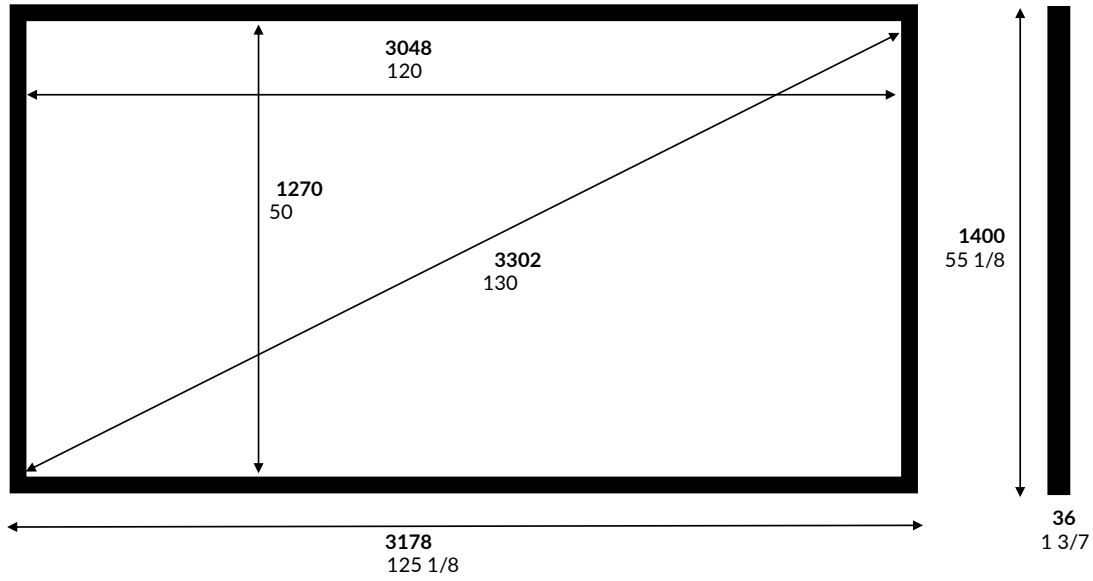

Discovery Screen

120" 2.4 Aspect Ratio

	Inches	mm	Fabric	Enlightor NEO	Date:	Tuesday, 21 January 2025
Image W	120	3048	Native AR	2.40	Customer:	
Image H	50	1270	Closed AR	NA	Sign off:	
Ext W	125 1/8	3178	Close W	NA	Notes: Picture Not to Scale Only standard sizes available. Please select from the drop-down menu attached to metric image width cell. 2 aspects ratios available	
Ext H	55 1/8	1400	Voltage	NA		
Diagonal	130	3302	Frame W	65		
Depth	1 3/7	36	mm to Inch	25.4		

Max Image width

Surface	AR	Inches	mm
Enlightor NEO	HD	140	3556
	WS	140	3556

Bracket Locations

There are 2 brackets on the top of the screen.
The top Brackets are Z brackets that are movable to suit.

Estimated Shipping Sizes & Weights

The screen is shipped in various parts

Boxes: 1
 Length: 1939 mm each
 Height: 250 mm each
 Width: 200 mm each
 Weight: 28 Kg Total