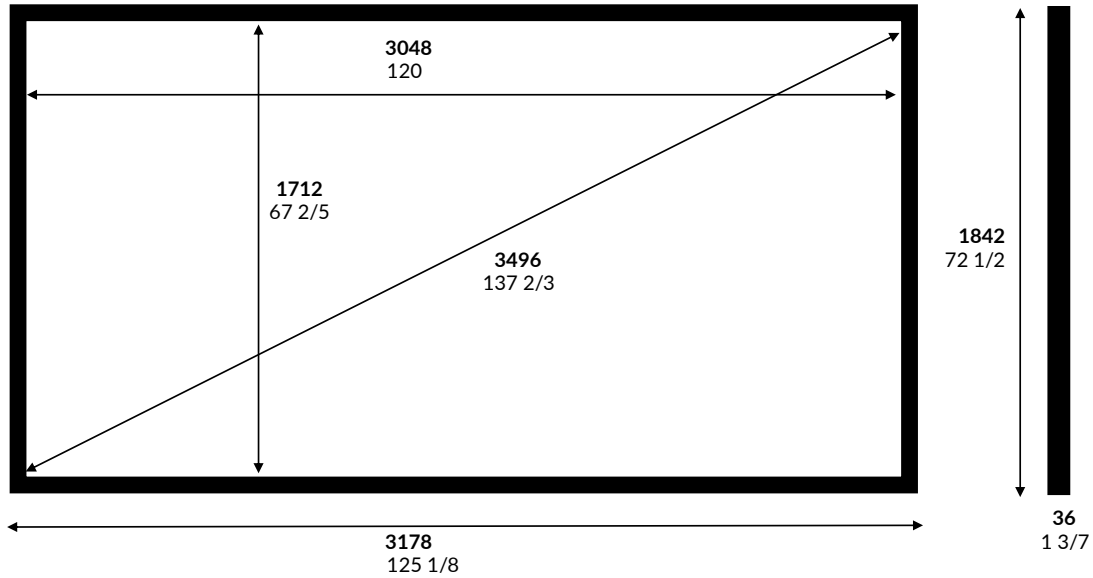

Discovery Screen

120" 1.78 Aspect Ratio

| | | | | | | |
|----------|---------|------|------------|---------------|---|-----------------------------|
| | Inches | mm | Fabric | Enlightor NEO | Date: | Wednesday, 16 November 2022 |
| Image W | 120 | 3048 | Native AR | 1.78 | Customer: | |
| Image H | 67 2/5 | 1712 | Closed AR | NA | Sign off: | |
| Ext W | 125 1/8 | 3178 | Close W | NA | Notes: Picture Not to Scale Only standard sizes available. Please select from the drop-down menu attached to metric image width cell. 2 aspects ratios available | |
| Ext H | 72 1/2 | 1842 | Voltage | NA | | |
| Diagonal | 137 2/3 | 3496 | Frame W | 65 | | |
| Depth | 1 3/7 | 36 | mm to Inch | 25.4 | | |

Max Image width

| Surface | AR | Inches | mm |
|---------------|----|-----------|-----|
| Enlightor NEO | HD | 1.78 | 140 |
| | WS | 2.35-2.40 | 140 |

Bracket Locations

There are 2 brackets on the top of the screen.
The top Brackets are Z brackets that are movable to suit.

Estimated Shipping Sizes & Weights

The screen is shipped in various parts

Boxes: 1
 Length: 1939 mm each
 Height: 250 mm each
 Width: 200 mm each
 Weight: 28 Kg Total