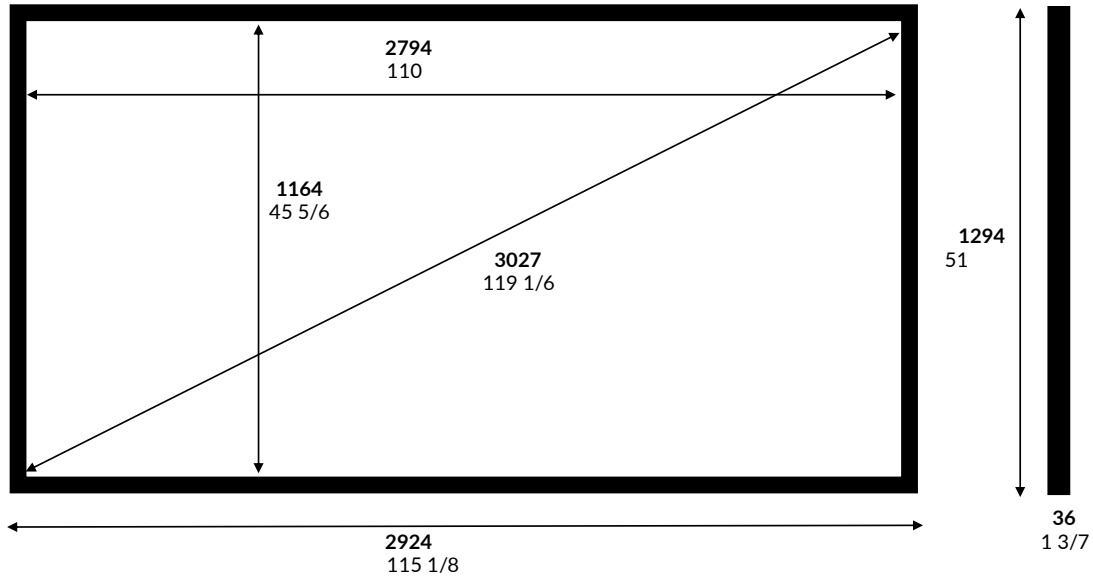

Discovery Screen

110" 2.4 Aspect Ratio

	Inches	mm	Fabric	Enlightor NEO	Date:	Wednesday, 22 January 2025
Image W	110	2794	Native AR	2.40	Customer:	
Image H	45 5/6	1164	Closed AR	NA	Sign off:	
Ext W	115 1/8	2924	Close W	NA	Notes: Picture Not to Scale Only standard sizes available. Please select from the drop-down menu attached to metric image width cell. 2 aspects ratios available	
Ext H	51	1294	Voltage	NA		
Diagonal	119 1/6	3027	Frame W	65		
Depth	1 3/7	36	mm to Inch	25.4		

Max Image width

Surface	AR	Inches	mm
Enlightor NEO	HD	1.78	140
	WS	2.35-2.40	140

Bracket Locations

There are 2 brackets on the top of the screen.
The top Brackets are Z brackets that are movable to suit.

Estimated Shipping Sizes & Weights

The screen is shipped in various parts

Boxes: 1
 Length: 1812 mm each
 Height: 250 mm each
 Width: 200 mm each
 Weight: 26 Kg Total