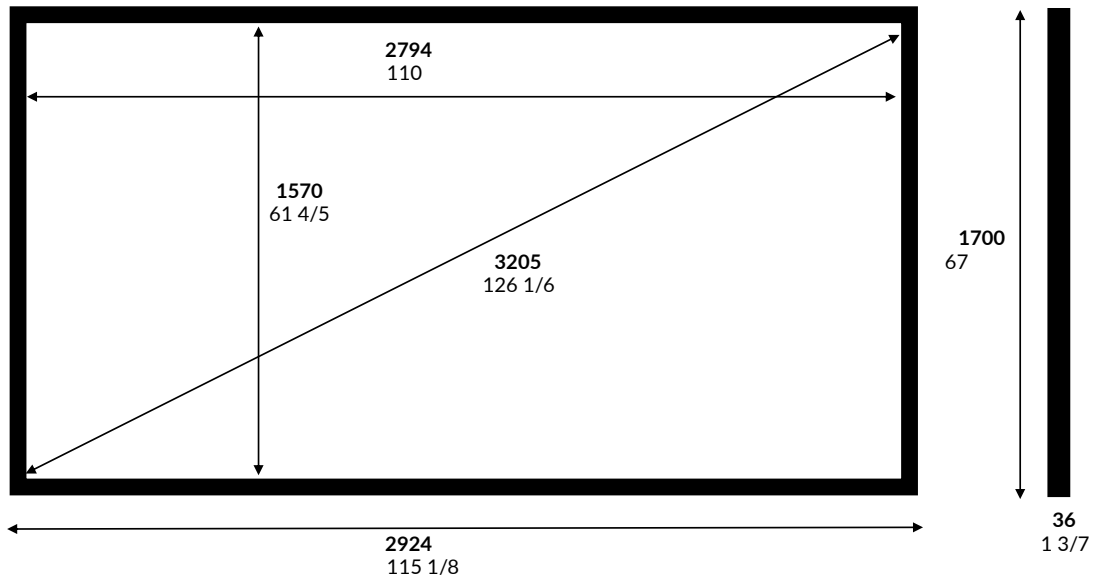

Discovery Screen

110" 1.78 Aspect Ratio

	Inches	mm	Fabric	Enlightor NEO	Date:	Wednesday, 16 November 2022
Image W	110	2794	Native AR	1.78	Customer:	
Image H	61 4/5	1570	Closed AR	NA	Sign off:	
Ext W	115 1/8	2924	Close W	NA	Notes: Picture Not to Scale Only standard sizes available. Please select from the drop-down menu attached to metric image width cell. 2 aspects ratios available	
Ext H	67	1700	Voltage	NA		
Diagonal	126 1/6	3205	Frame W	65		
Depth	1 3/7	36	mm to Inch	25.4		

Max Image width

Surface	AR	Inches	mm
Enlightor NEO	HD	1.78	140
	WS	2.35-2.40	140

Bracket Locations

There are 2 brackets on the top of the screen.
The top Brackets are Z brackets that are movable to suit.

Estimated Shipping Sizes & Weights

The screen is shipped in various parts

Boxes: 1
 Length: 1812 mm each
 Height: 250 mm each
 Width: 200 mm each
 Weight: 26 Kg Total