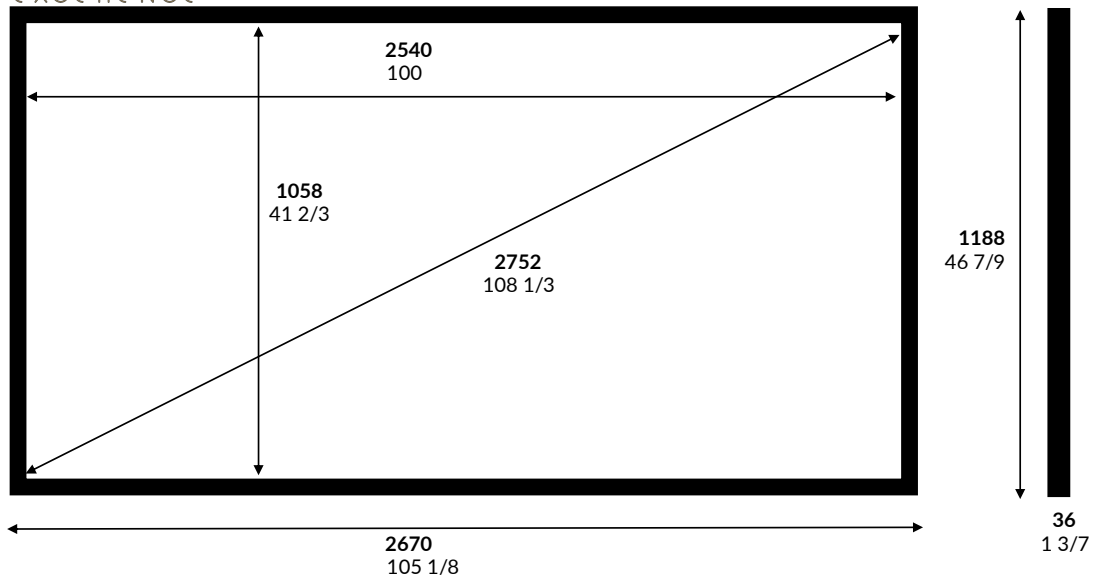

Discovery Screen

100" 2.4 Aspect Ratio

	Inches	mm	Fabric	Enlightor NEO	Date:	Monday, 19 December 2022
Image W	100	2540	Native AR	2.40	Customer:	
Image H	41 2/3	1058	Closed AR	NA	Sign off:	
Ext W	105 1/8	2670	Close W	NA	Notes: Picture Not to Scale Only standard sizes available. Please select from the drop-down menu attached to metric image width cell. 2 aspects ratios available	
Ext H	46 7/9	1188	Voltage	NA		
Diagonal	108 1/3	2752	Frame W	65		
Depth	1 3/7	36	mm to Inch	25.4		

Max Image width

Surface	AR	Inches	mm
Enlightor NEO	HD	1.78	140
	WS	2.35-2.40	140

Bracket Locations

There are 2 brackets on the top of the screen.
The top Brackets are Z brackets that are movable to suit.

Estimated Shipping Sizes & Weights

The screen is shipped in various parts

Boxes: 1
 Length: 1685 mm each
 Height: 250 mm each
 Width: 200 mm each
 Weight: 24 Kg Total