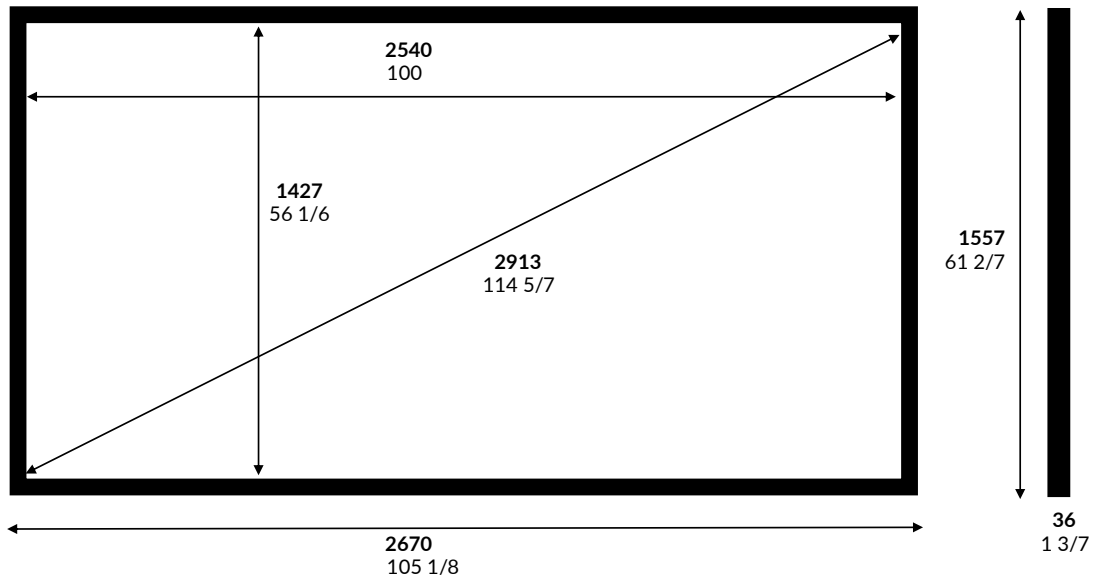

# Discovery Screen

100" 1.78 Aspect Ratio

|          |         |      |            |               |   |                             |
|----------|---------|------|------------|---------------|---|-----------------------------|
|          | Inches  | mm   | Fabric     | Enlightor NEO | Date:   | Wednesday, 16 November 2022 |
| Image W  | 100     | 2540 | Native AR  | 1.78          | Customer:   |                             |
| Image H  | 56 1/6  | 1427 | Closed AR  | NA            | Sign off:   |                             |
| Ext W    | 105 1/8 | 2670 | Close W    | NA            | Notes: Picture Not to Scale<br>Only standard sizes available. Please select from the drop-down menu attached to metric image width cell. 2 aspects ratios available |                             |
| Ext H    | 61 2/7  | 1557 | Voltage    | NA            |   |                             |
| Diagonal | 114 5/7 | 2913 | Frame W    | 65            |   |                             |
| Depth    | 1 3/7   | 36   | mm to Inch | 25.4          |   |                             |

### Max Image width

| Surface       | AR | Inches    | mm  |
|---------------|----|-----------|-----|
| Enlightor NEO | HD | 1.78      | 140 |
|               | WS | 2.35-2.40 | 140 |

### Estimated Shipping Sizes & Weights

The screen is shipped in various parts

Boxes: 1  
 Length: 1685 mm each  
 Height: 250 mm each  
 Width: 200 mm each  
 Weight: 24 Kg Total