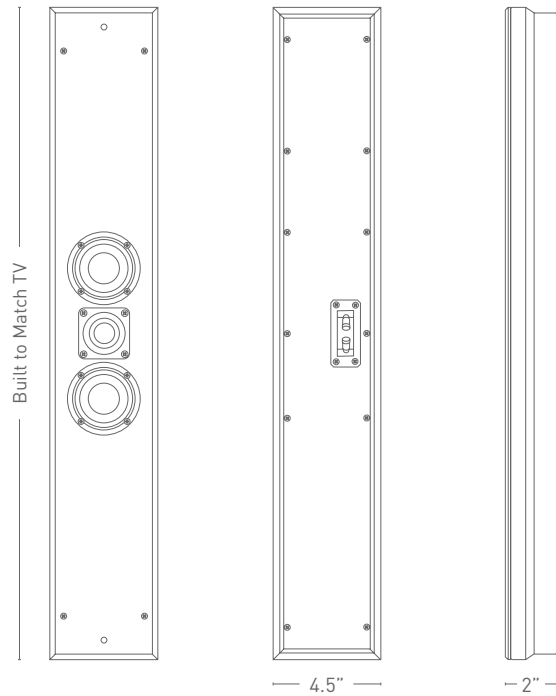

Profile Sidemount Speakers

PrUX

Description

Leon's Profile ultra-thin sidemount speakers set a new standard in audio performance, providing an unrivaled listening experience in the slimmest possible enclosures. Built to match the exact height of any TV, all of our Profile ultra-thin models use audiophile-grade components to bring music, movies, and TV to life with stunning detail and authenticity—all in cabinets as thin as 1.75".

Key Features

- Custom built to match the exact height of any TV
- 2.5" ultra-thin woofers and 28mm cloth-dome tweeters provide extreme precision and musical detail
- Ultra-thin 1.75" cabinet (2" w/ grille) perfectly complements any TV
- Easily mounts to any articulating TV, or directly to the wall with Leon's exclusive mounting brackets
- Available as a stereo pair or as multi-channel speakers
- Ships standard with black fabric grille. Or, upgrade to Designer Grille Fabrics (custom colors available upon request)
- Handcrafted in the USA

Profile Sidemount Speakers

PrUX

Technical Specifications

Height	Built to match TV	Components	2.5" woofers; 28mm cloth-dome tweeters
Width	4.5"	Impedance	L/R: 6Ω
Depth	1.75" (2" with grille)	Rec. Power	L/R: 25-75W
Weight	Approx. 15 - 30 lbs.	Max. Output	L/R: 94dB avg; 102dB peak
Material	MDF enclosure	Coverage	L/R: Hor: 110°, Vert: 140°
Finish	Matte Black (or any custom finish)	Freq. Resp.	L/R: 128-20kHz
Grille	Ships standard in black fabric. Or, upgrade to Designer Grille Fabrics (custom colors available upon request)	Sensitivity	L/R: 88.5dB@2.83V/1m
Connections	Spring-loaded terminals	Configurations	PrUX, PrUX-MC
Mounting	PrMMB-UT, PrSMB-UT, PrFLSH		