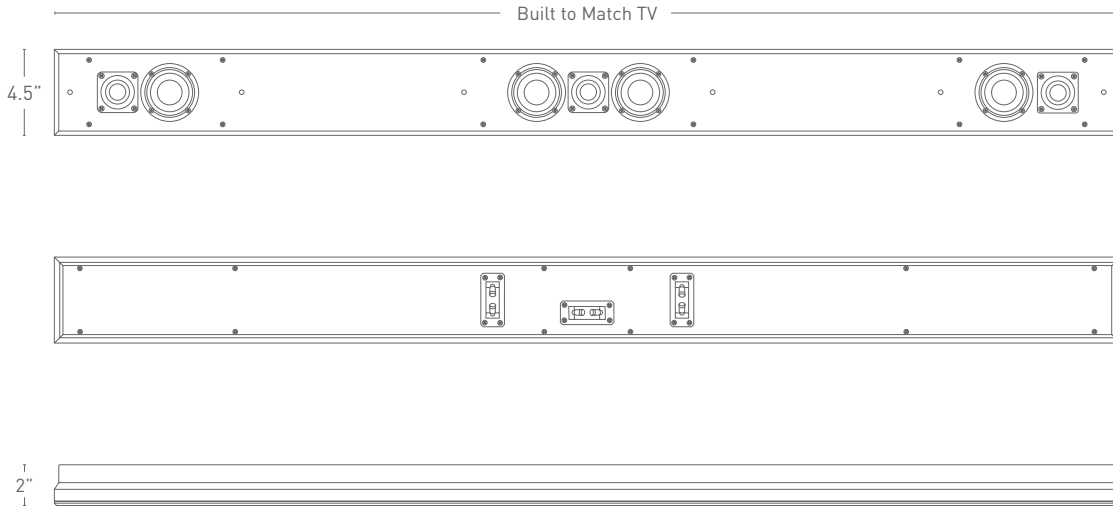

Horizon Soundbar

H z U X

Description

Leon's Horizon ultra-thin soundbars set a new standard in audio performance, providing an unrivaled listening experience in the slimmest possible enclosures. Built to match the exact width of any TV, all of our Horizon ultra-thin models use audiophile-grade components to bring music, movies, and TV to life with stunning detail and authenticity—all in cabinets as thin as 1.75".

Key Features

- Custom built to match the exact width of any TV
- 2.5" ultra-thin woofers and 28mm cloth-dome tweeters provide extreme precision and musical detail
- Ultra-thin 1.75" cabinet (2" w/ grille) perfectly complements any TV
- Easily mounts above or below any TV, or directly to the wall with Leon's exclusive mounting brackets
- Available as Left/Center/Right, Left/Right or Center-only channels
- Ships standard with black fabric grille. Or, upgrade to Designer Grille Fabrics (custom colors available upon request)
- Handcrafted in the USA

Horizon Soundbar

HzUX

Technical Specifications

Height	4.5"	Components	2.5" woofers; 28mm cloth-dome tweeters
Width	Built to match TV	Impedance	L/C/R: 6Ω
Depth	1.75" (2" with grille)	Rec. Power	L/C/R: 25-75W
Weight	Approx. 15 - 30 lbs.	Max. Output	L/C/R: 94dB avg; 102dB peak
Material	MDF enclosure	Coverage	L/C/R: Hor: 110°, Vert: 140°
Finish	Matte Black (or any custom finish)	Freq. Resp.	L/C/R: 128-20kHz
Grille	Ships standard in black fabric. Or, upgrade to Designer Grille Fabrics (custom colors available upon request)	Sensitivity	L/C/R: 88.5dB@2.83V/1m
Connections	Spring-loaded terminals	Configurations	HzUX, HzUX-LR, HzUX-C
Mounting	HzUMB, HzUMB-UT, HzMMB-UT, FLSH		