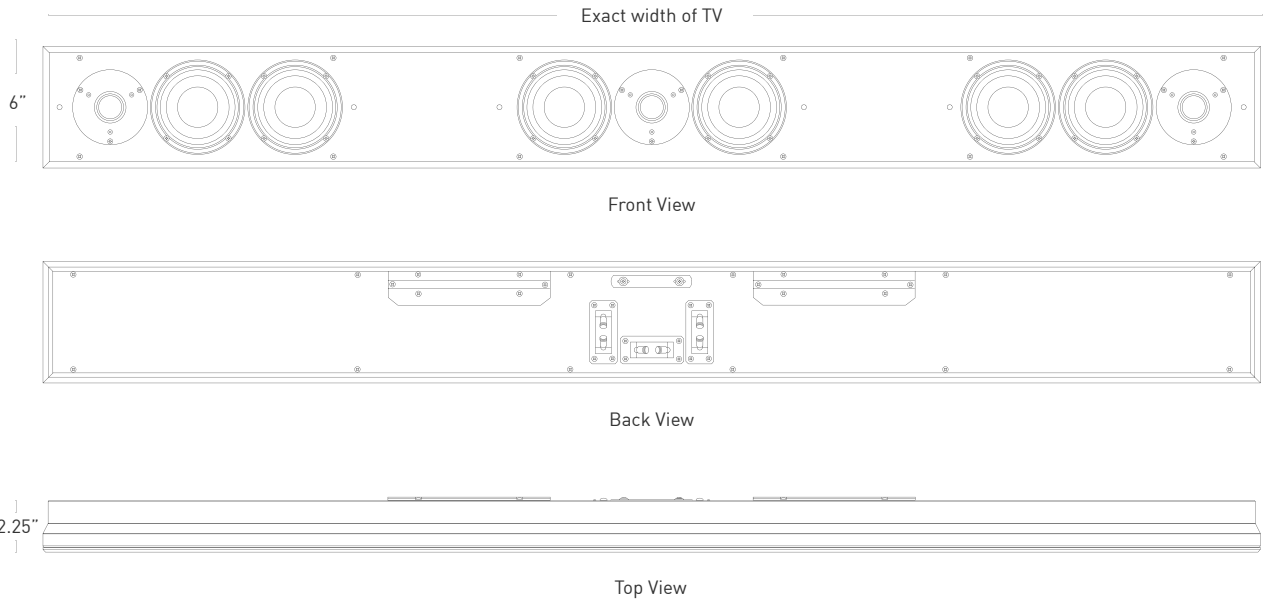

#### Description

Leon's Horizon Series ultra-thin soundbars are designed to complement today's thinnest TVs, providing high-performance audio in the slimmest possible enclosure. Built to match the exact width of any display, all of our Horizon ultra-thin models use audiophile-grade components to bring music, movies, and TV to life with stunning detail and authenticity—all in a cabinet as thin as 2.75". Perfect for mid to larger spaces throughout the home.

#### Key Features

- Custom built to match the exact width of any display
- 4" ultra-thin, audiophile-grade woofers and 1" silk-dome tweeters provide extreme precision and musical detail
- 2.25" depth perfectly complements any ultra-thin TV
- Easily mounts above or below any TV, or directly to the wall with Leon's exclusive mounting brackets
- Available as Left/Center/Right, Left/Right or Center-only channels
- Solid MDF construction, handcrafted in the USA

## TECHNICAL SPECIFICATIONS

<b>Height</b>	6"	<b>Components</b>	4" ultra-thin woofers; 1" silk-dome tweeters
<b>Width</b>	Exact width of TV	<b>Impedance</b>	L/R: 6Ω C: 4Ω
<b>Depth</b>	2.25" (2.5" with grill)	<b>Rec. Power</b>	L/C/R: 25-125W
<b>Weight</b>	15-30 lbs.	<b>Max. Output</b>	L/C/R: 100dB avg; 104dB peak
<b>Material</b>	MDF enclosure	<b>Coverage</b>	L/C/R: Hor: 110°, Vert: 140°
<b>Finish</b>	Matte Black (or any custom finish)	<b>Freq. Resp.</b>	L/C/R: 110-20kHz
<b>Grill</b>	Black Fabric (custom grills available)	<b>Sensitivity</b>	L/C/R: 88dB@2.83V/1m
<b>Connections</b>	Spring-loaded terminals	<b>Configurations</b>	Hz44UX, Hz44UX-LR, Hz44UX-C
<b>Mounting</b>	HzUMB, HzMMB-UT, HzTTS		