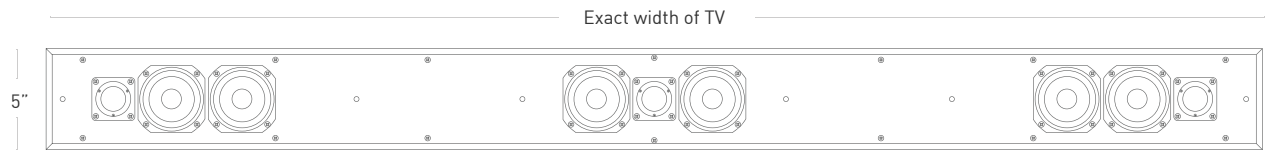

#### Description

Leon's Horizon Series ultra-thin soundbars are designed to complement today's thinnest TVs, providing high-performance audio in the slimmest possible enclosure. Built to match the exact width of any display, all of our Horizon ultra-thin models use audiophile-grade components to bring music, movies, and TV to life with stunning detail and authenticity—all in a cabinet as thin as 2.75". Perfect for mid to larger spaces throughout the home.

#### Key Features

- Custom built to match the width of any display
- 3" ultra-thin, audiophile-grade woofers and 1" silk-dome tweeters provide extreme precision and musical detail
- 2.25" depth perfectly complements any ultra-thin TV
- Easily mounts above or below any TV, or directly to the wall with Leon's exclusive mounting brackets
- Available as Left/Center/Right, Left/Right or Center-only channels
- Solid MDF construction, handcrafted in the USA

## TECHNICAL SPECIFICATIONS

<b>Height</b>	5"	<b>Components</b>	3" ultra-thin woofers; 1" silk-dome tweeters
<b>Width</b>	Exact width of TV	<b>Impedance</b>	L/C/R: 6Ω
<b>Depth</b>	2" (2.25" with grill)	<b>Rec. Power</b>	L/C/R: 25 -125W
<b>Weight</b>	15-30 lbs.	<b>Max. Output</b>	L/C/R: 98dB; 104dB peak
<b>Material</b>	MDF enclosure	<b>Coverage</b>	L/C/R: Hor: 110°, Vert: 140°
<b>Finish</b>	Matte Black (custom finishes available)	<b>Freq. Resp.</b>	L/C/R: 120–20kHz
<b>Grill</b>	Black Fabric (custom grills available)	<b>Sensitivity</b>	L/C/R: 86dB@2.83V/1m
<b>Connections</b>	Spring-loaded terminals	<b>Configurations</b>	Hz33UX, Hz33UX-LR, Hz33UX-C
<b>Mounting</b>	HzUMB, HzMMB-UT, HzTTS		