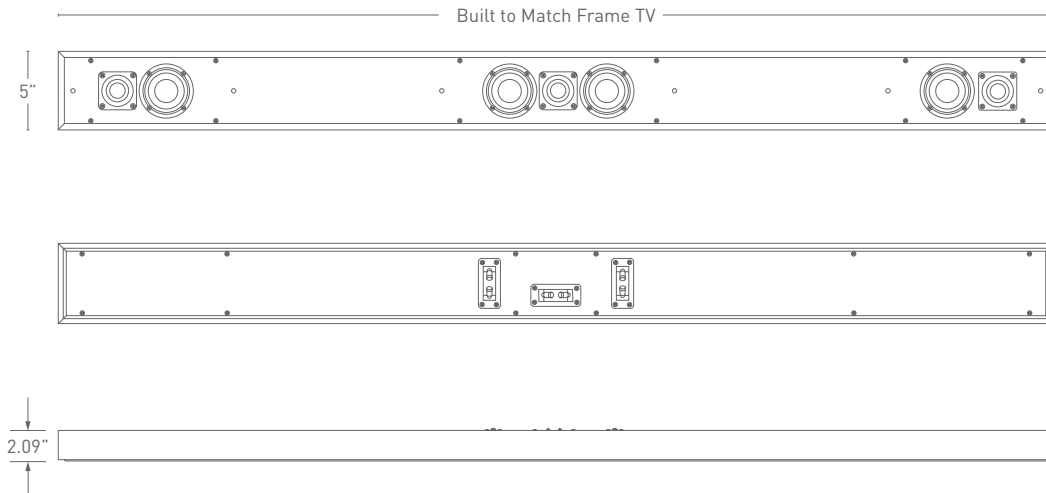

FrameBar for Samsung's The Frame TV

FRAMEBAR-UX

Description

Leon's FrameBar is handcrafted to match the exact width and finish of Samsung's The Frame while providing uncompromising sound in an ultra-thin soundbar. Available in 2 sizes and 4 colors, FrameBar is the most elegant way to add high-performance audio to The Frame while unobtrusively blending into any space.

Standard Finishes

Key Features

- Ultra-thin soundbar custom built to match the width and finish of any Samsung Frame TV
- 2.5" ultra-thin, audiophile-grade woofers and 28mm cloth-dome tweeters provide extreme precision and musical detail
- Ultra-thin 1.875" cabinet (2.375" w/ grille) perfectly complements Samsung's The Frame TV
- Mounts directly to the wall with Leon's exclusive mounting brackets
- Available as Left/Center/Right, Left/Right or Center-only channels
- Ships standard with black fabric grille. Or, upgrade to Designer Grille Fabrics (custom colors available upon request)
- Handcrafted in the USA

FrameBar for Samsung's The Frame TV

FRAMEBAR-UX

Technical Specifications

| | | | |
|--------------------|---|-----------------------|--|
| Height | 5" | Components | 2.5" woofers; 1" cloth-dome tweeters |
| Width | Built to Match Frame TV | Impedance | L/C/R: 6Ω |
| Depth | 2" (2.09" w/ grille) | Rec. Power | L/C/R: 25-75W |
| Weight | Approx. 15 - 30 lbs. | Max. Output | L/C/R: 94dB avg; 102dB peak |
| Material | MDF enclosure | Coverage | L/C/R: Hor: 110°, Vert: 140° |
| Finish | Matches Samsung's Frame TV | Freq. Resp. | L/C/R: 128-20kHz |
| Grille | Ships standard in black fabric. Or, upgrade to Designer Grille Fabrics (custom colors available upon request) | Sensitivity | L/C/R: 88.5dB@2.83V/1m |
| Connections | Spring-loaded terminals | Configurations | FrameBar-UX, FrameBar-UX-LR, FrameBar-UX-C |
| Mounting | HZFLSH | | |