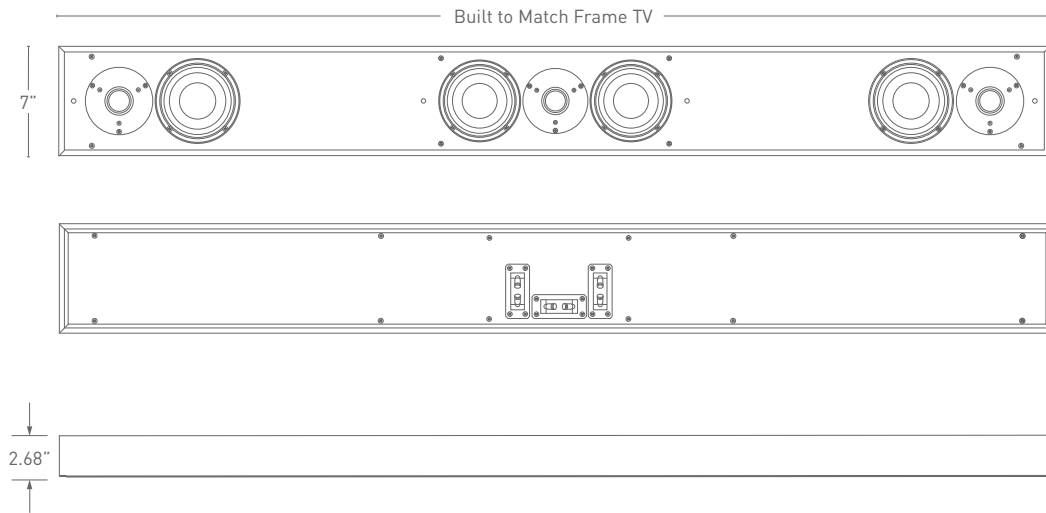

## Description

Leon's FrameBar is handcrafted to match the exact width and finish of Samsung's The Frame TV while providing high-performance sound in an ultra-thin cabinet—bringing your music, movies, and TV to life with extreme precision and musical detail.

## Key Features

- Custom built to match the width and finish of Samsung's The Frame TV
- 4" ultra-thin, audiophile-grade woofers and 1" silk-dome tweeters provide extreme precision and musical detail
- Available as Left/Center/Right, Left/Right or Center-only channels (powered option also available)
- Mounts flush to the wall with Leon's exclusive mounting brackets
- Ships standard with black fabric grille. Or, upgrade to Designer Grille Fabrics
- Handcrafted in the USA

## Technical Specifications

<b>Height</b>	7"	<b>Components</b>	4" ultra-thin woofers; 1" silk-dome tweeters
<b>Width</b>	Built to Match Frame TV (min. 44")	<b>Impedance</b>	L/R: 6Ω C: 4Ω
<b>Depth</b>	2.61" (2.68" with grille)	<b>Rec. Power</b>	L/C/R: 25-125W
<b>Weight</b>	15-30 lbs.	<b>Max. Output</b>	L/C/R: 100dB avg; 104dB peak
<b>Material</b>	MDF enclosure	<b>Coverage</b>	L/C/R: Hor: 110°, Vert: 140°
<b>Finish</b>	Matches Samsung's Frame TV	<b>Freq. Resp.</b>	L/C/R: 110-20kHz
<b>Grille</b>	Ships standard in black fabric. Or, upgrade to Designer Grille Fabrics (custom colors available upon request)	<b>Sensitivity</b>	L/C/R: 88dB@2.83V/1m
<b>Connections</b>	Spring-loaded terminals	<b>Configurations</b>	FrameBar44UX, FrameBar44UX-LR, FrameBar44UX-C
<b>Mounting</b>	HZFLSH, HZMMB-UT		