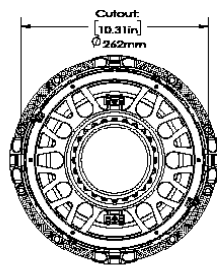

MARINE LOUDSPEAKERS

LINE DRAWINGS

DBA10EX SUBWOOFER