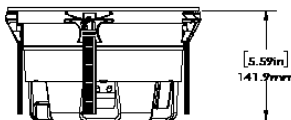

D85EX

Please see originacoustics.com for most the most updated information concerning these specifications. Products may only be purchased through an authorized integration partner.