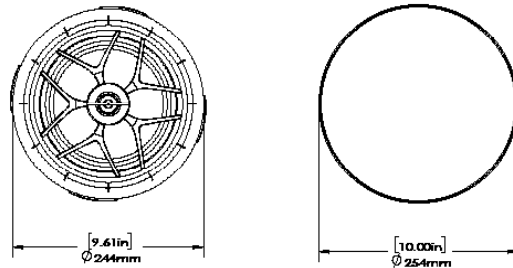

MARINE LOUDSPEAKERS

LINE DRAWINGS

D83EX