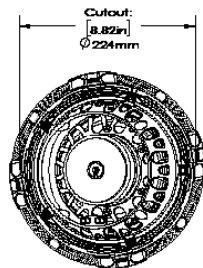

D65EX

Please see originacoustics.com for most the most updated information concerning these specifications. Products may only be purchased through an authorized integration partner.