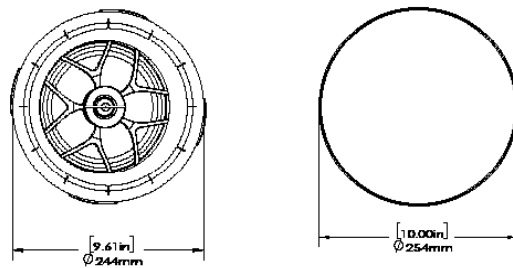

D83AEX

Please see originacoustics.com for most the most updated information concerning these specifications. Products may only be purchased through an authorized integration partner.