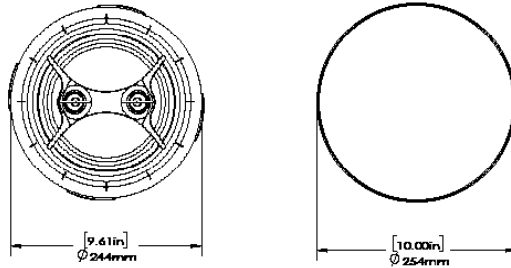

MARINE LOUDSPEAKERS

LINE DRAWINGS

D83DT/SUR EX