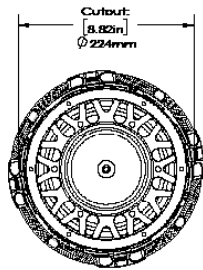

MARINE LOUDSPEAKERS

LINE DRAWINGS

D83DT/SUR EX