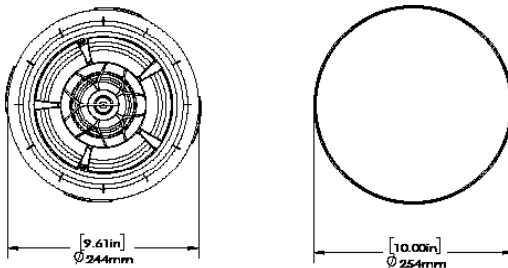

D85EX

Please see originacoustics.com for most the most updated information concerning these specifications. Products may only be purchased through an authorized integration partner.