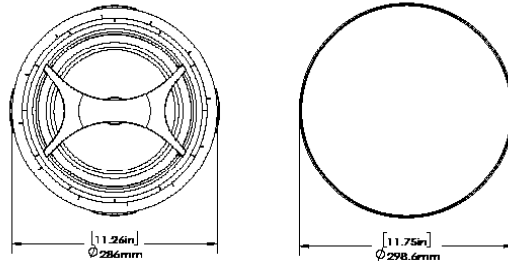

MARINE LOUDSPEAKERS

LINE DRAWINGS

DBA10EX SUBWOOFER