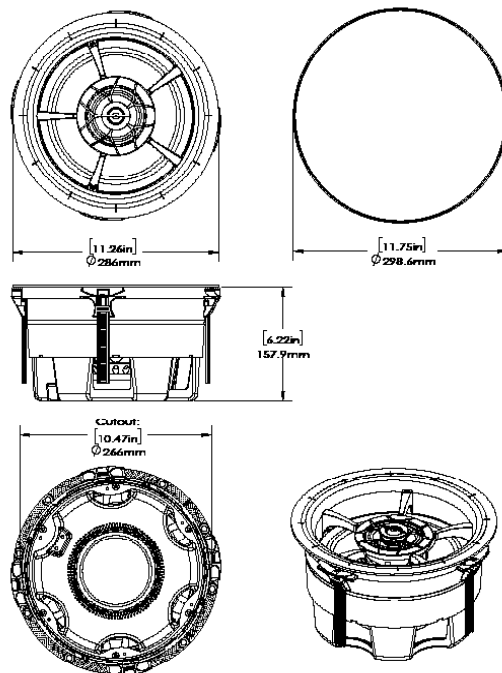

MARINE LOUDSPEAKERS

SPECIFICATIONS

D65EX

Part	SCD65000EX
Woofer	6 1/2" IMG Pivoting
Midrange	-
Tweeter	1" Aluminum MMP
Frequency Response	45Hz-20kHz
Power RMS	40W
Power Peak	150W
Impedance	6 ohm
Diameter	9 5/8" (244mm)
Cutout Diameter	8 3/4" (222mm)
Grille Diameter	10" (254mm)
Mounting Depth	5 1/2" (140mm)

LINE DRAWINGS

D105EX

Please see originacoustics.com for most the most updated information concerning these specifications. Products may only be purchased through an authorized integration partner.