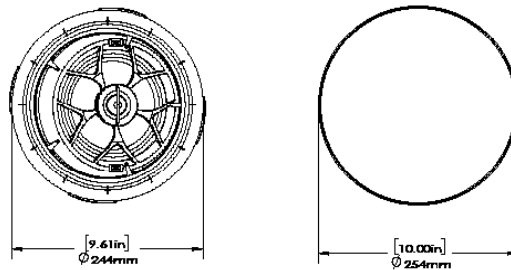

D65EX

Please see originacoustics.com for most the most updated information concerning these specifications. Products may only be purchased through an authorized integration partner.