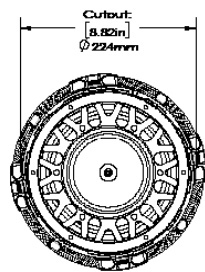

MARINE LOUDSPEAKERS

LINE DRAWINGS

D83EX