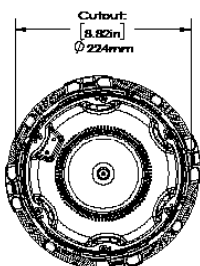

D85EX

Please see originacoustics.com for most the most updated information concerning these specifications. Products may only be purchased through an authorized integration partner.