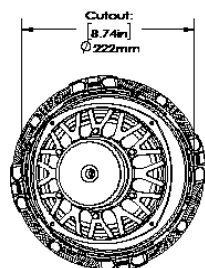

D83AEX

Please see originacoustics.com for most the most updated information concerning these specifications. Products may only be purchased through an authorized integration partner.