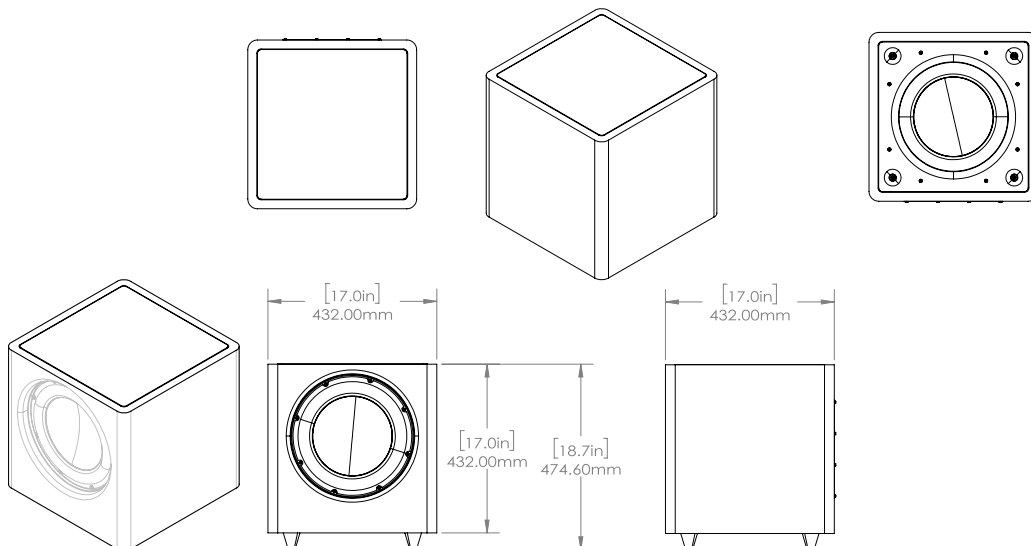

SUBDD12

Please visit docs.originacoustics.com or scan the QR code using your smart device for the most up to date specifications and use instructions for this product. Products may only be purchased through an authorized integration partner.

03-13-24