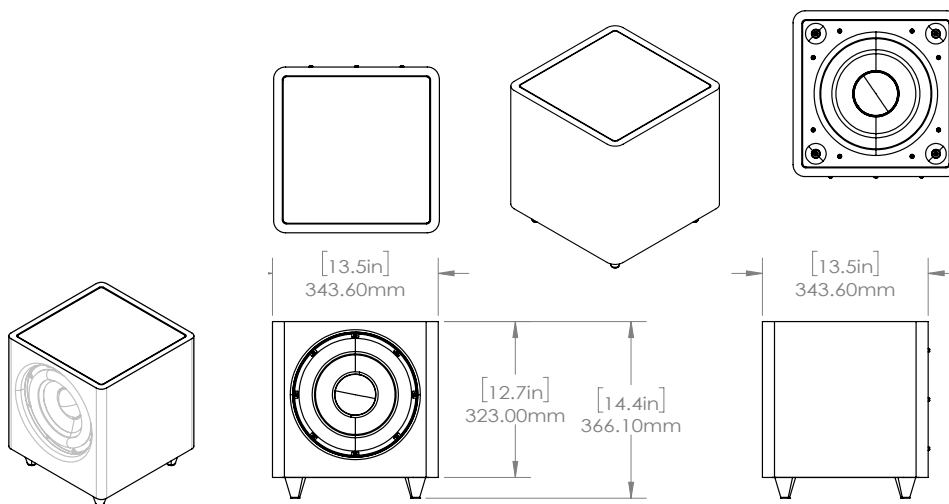

Please visit docs.originacoustics.com or scan the QR code using your smart device for the most up to date specifications and use instructions for this product. Products may only be purchased through an authorized integration partner.