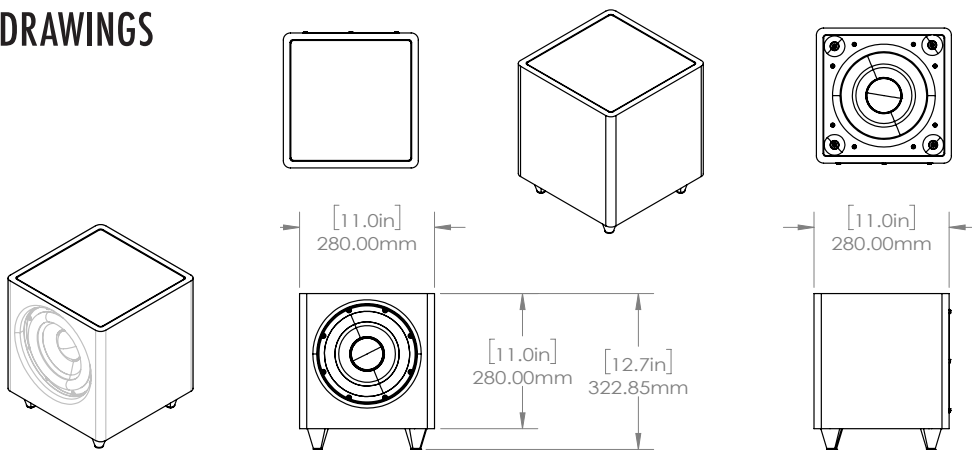

DEEP SUBWOOFERS

LINE DRAWINGS