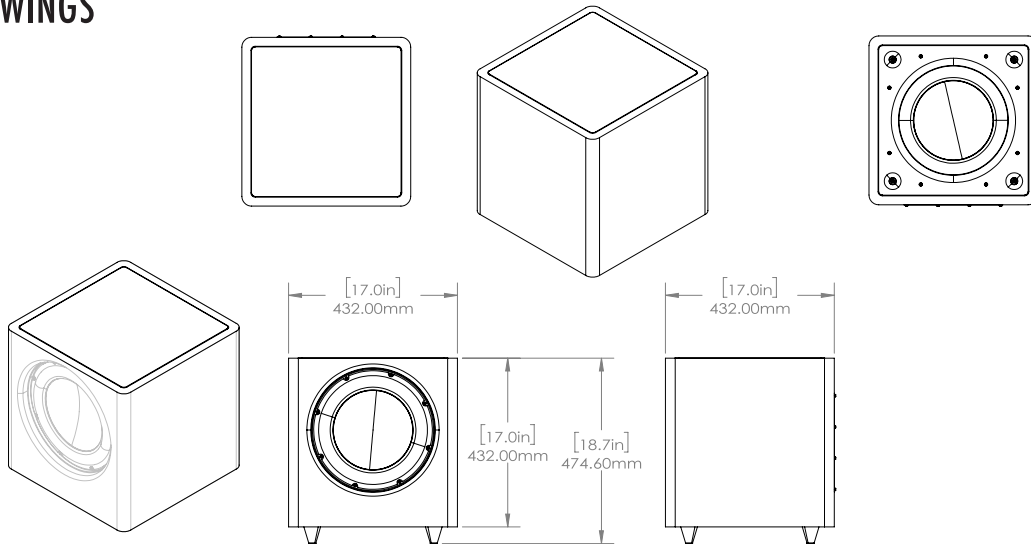

DEEP SUBWOOFERS

LINE DRAWINGS

SUBD12