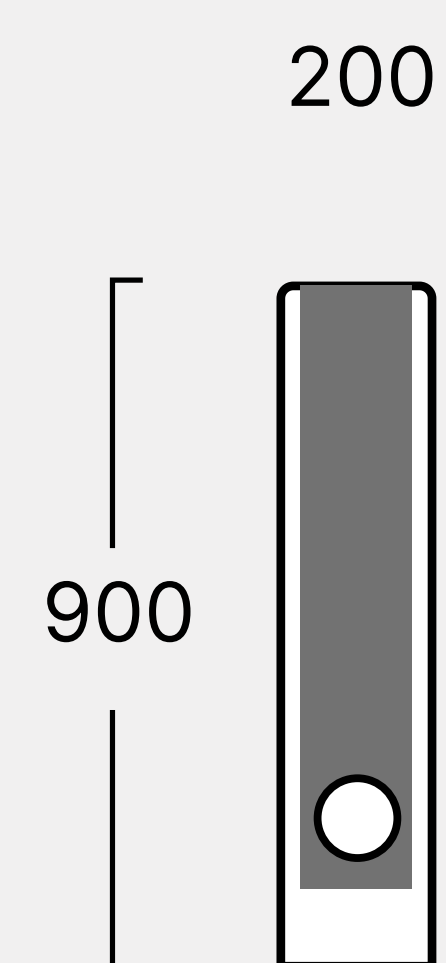

Single

Double, Single Arm

Double, Console Arm

Love Seat

Upright

Reclined

Daybed Upright

Daybed Reclined

Single

Single Arm

Single Wedge Arm

Double Console

Double Wedge Console

Daybed

**CINEMA DECO**

Knightsbridge