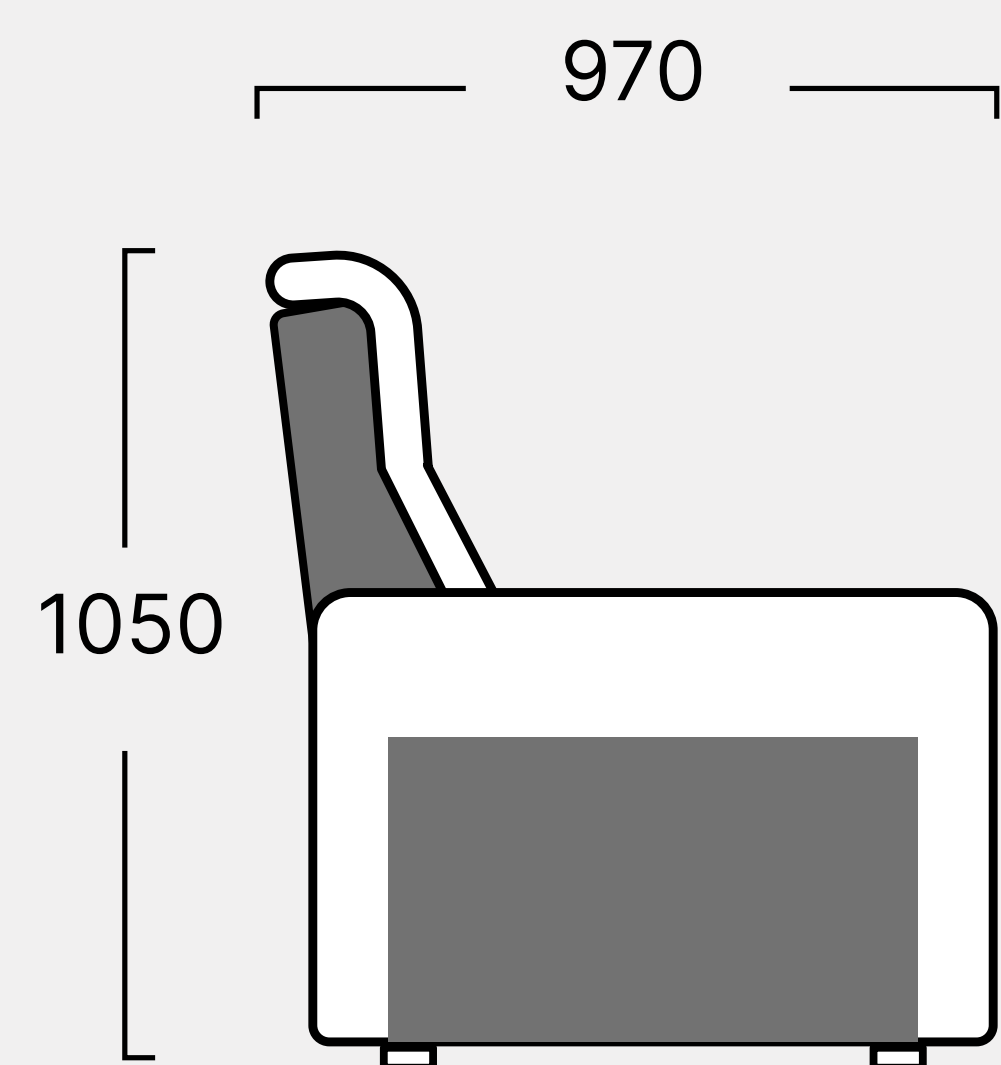

Single

Double, Single Arm

Double, Console Arm

Love Seat

Upright

Reclined

Daybed Upright

Daybed Reclined

Single

Single Arm

Single Wedge Arm

Double Console

Double Wedge Console

Daybed

**CINEMA DECO**

Knightsbridge