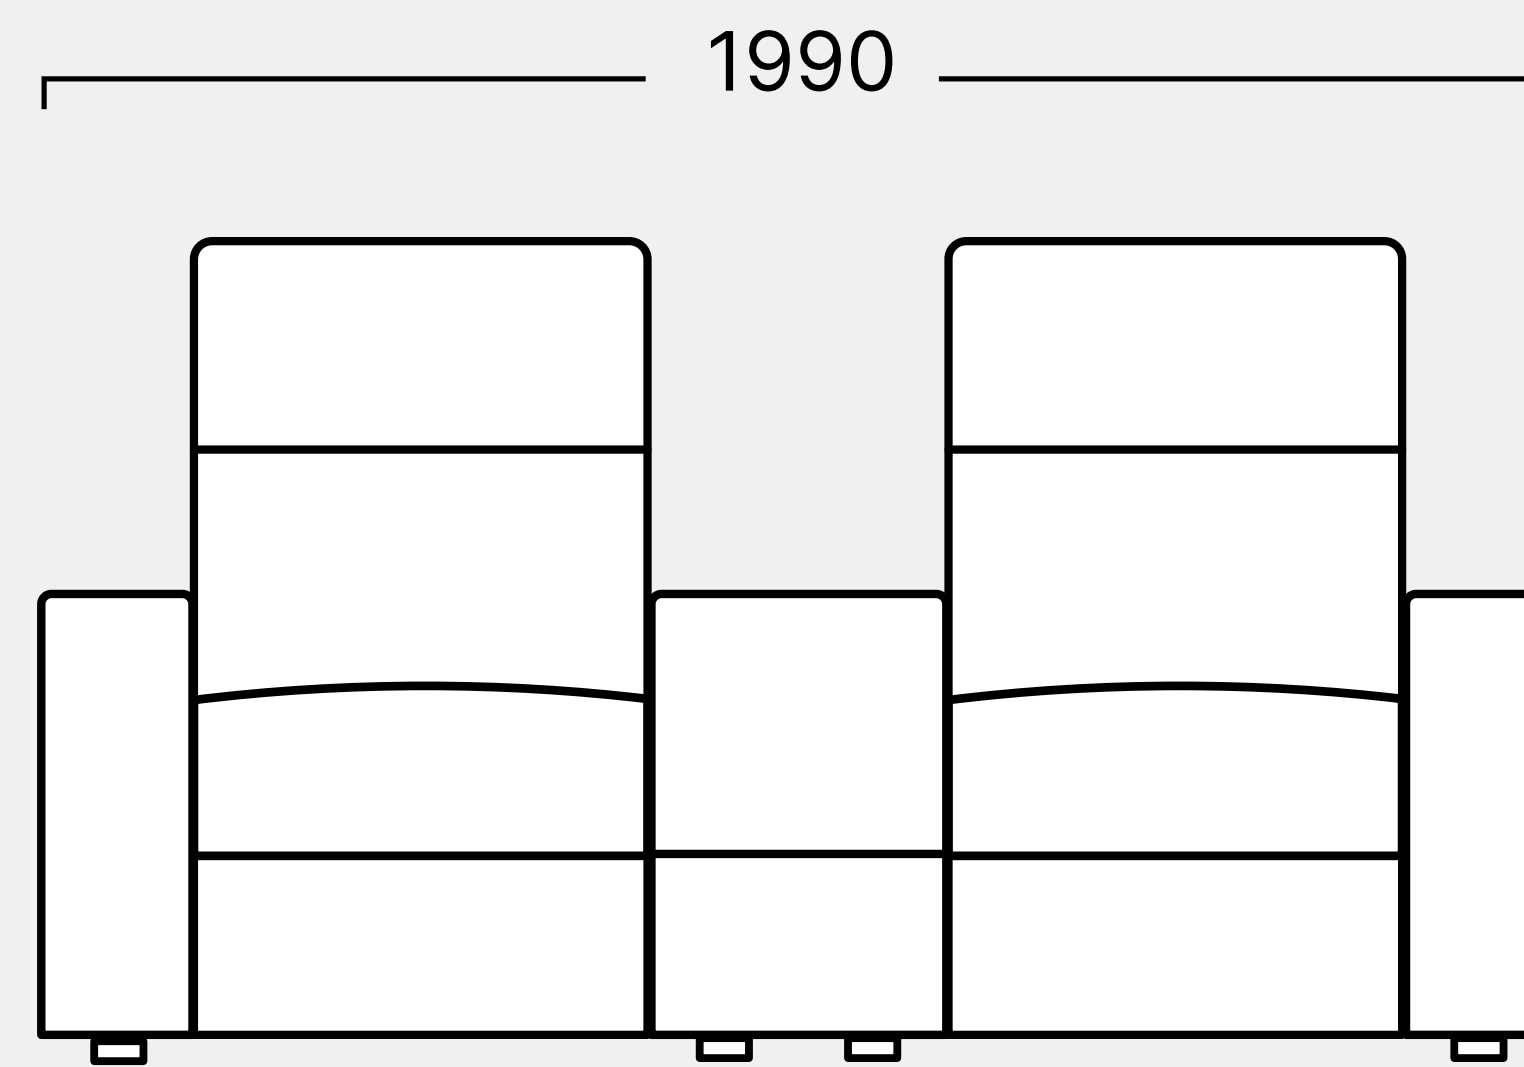

Single

Double, Single Arm

Double, Console Arm

Love Seat

Upright

Reclined

Daybed Upright

Daybed Reclined

Single

Single Arm

Single Wedge Arm

Double Console

Double Wedge Console

Daybed

**CINEMA DECO**

Knightsbridge