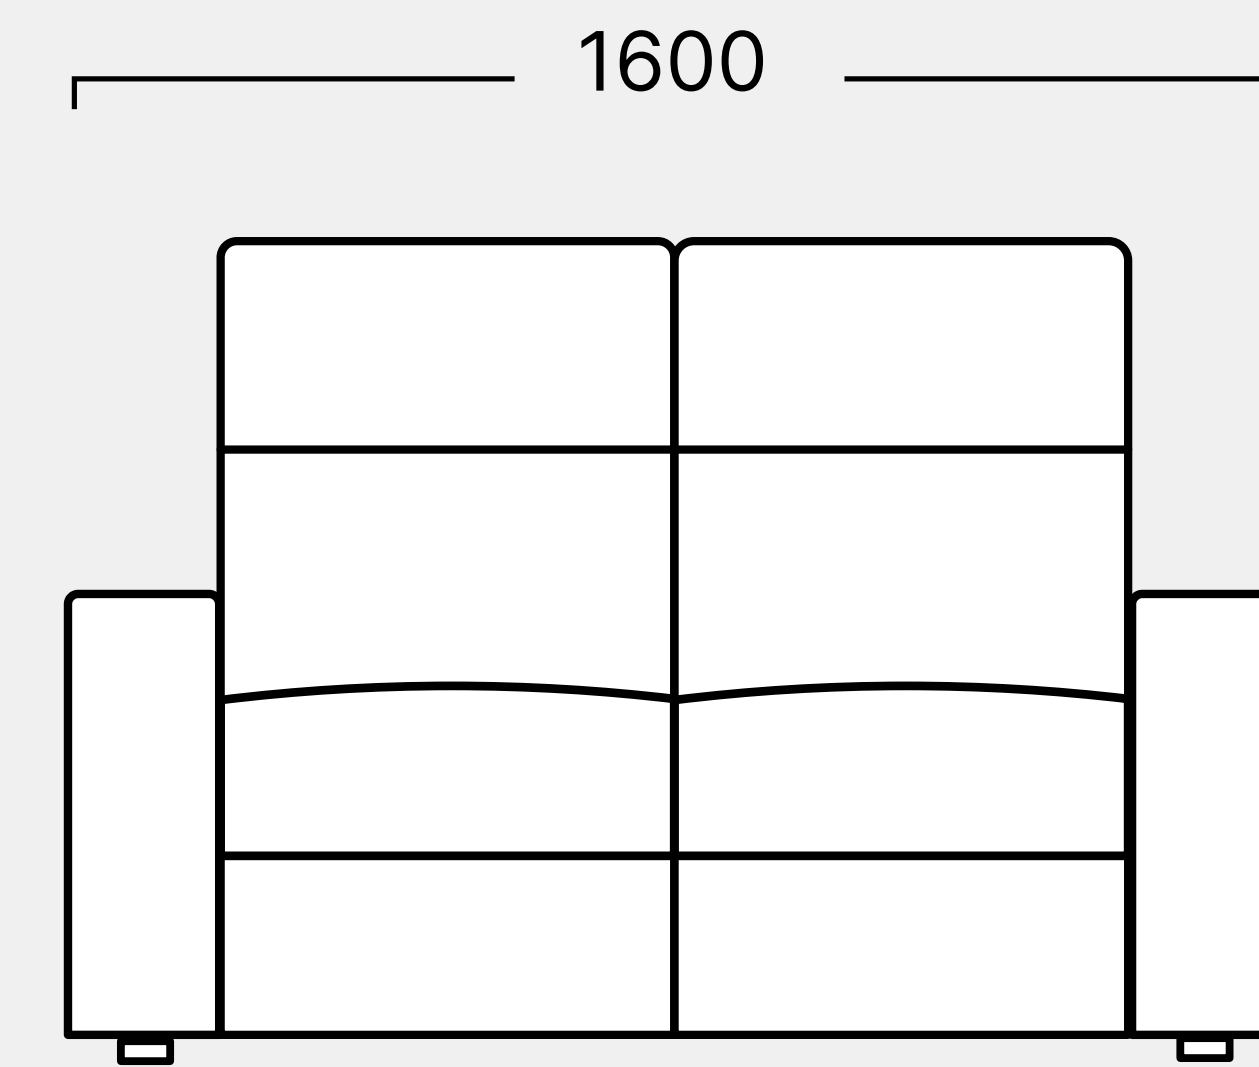

Single

Double, Single Arm

Double, Console Arm

Love Seat

Upright

Reclined

Daybed Upright

Daybed Reclined

Single

Single Arm

Single Wedge Arm

Double Console

Double Wedge Console

Daybed

**CINEMA DECO**

Knightsbridge