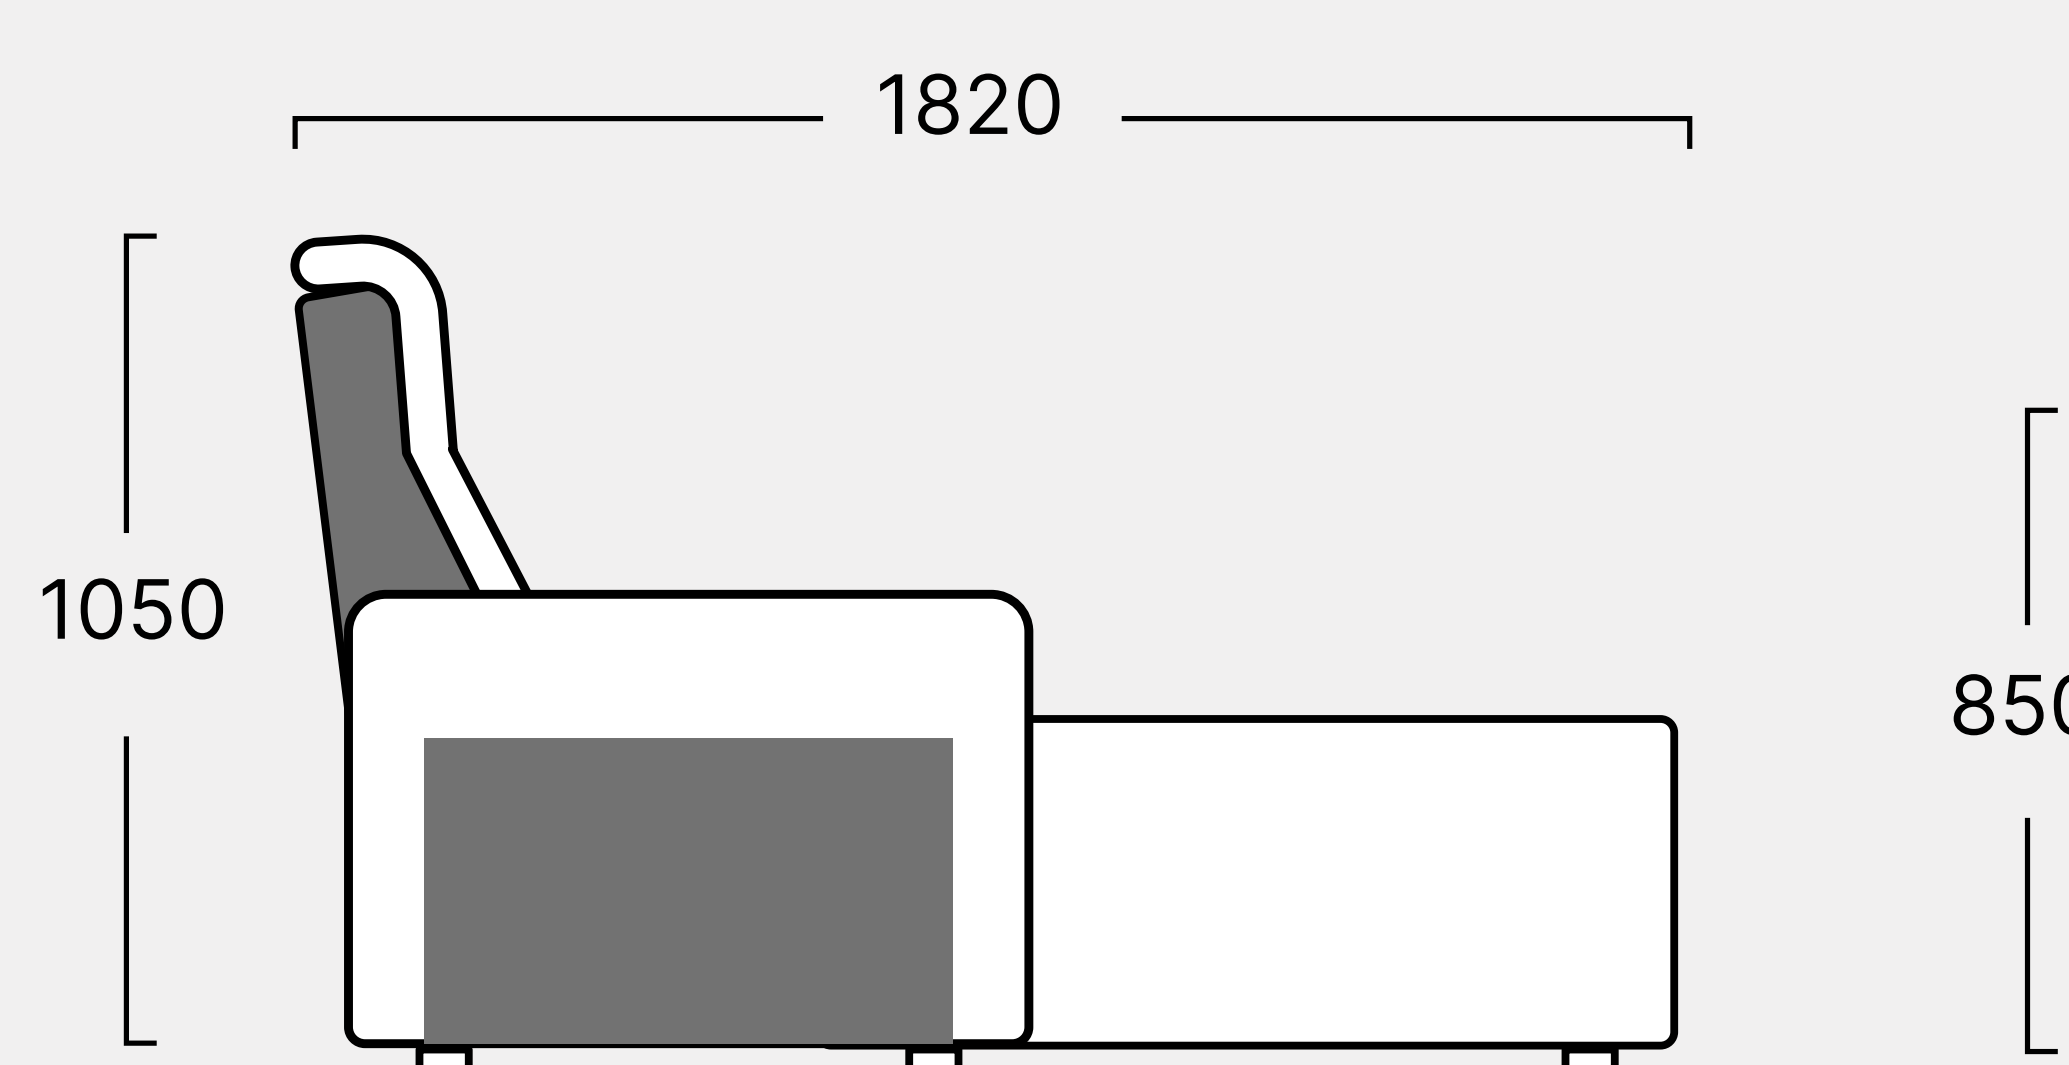

Single

Double, Single Arm

Double, Console Arm

Love Seat

Upright

Reclined

Daybed Upright

Daybed Reclined

Single

Single Arm

Single Wedge Arm

Double Console

Double Wedge Console

Daybed

**CINEMA DECO**

Knightsbridge