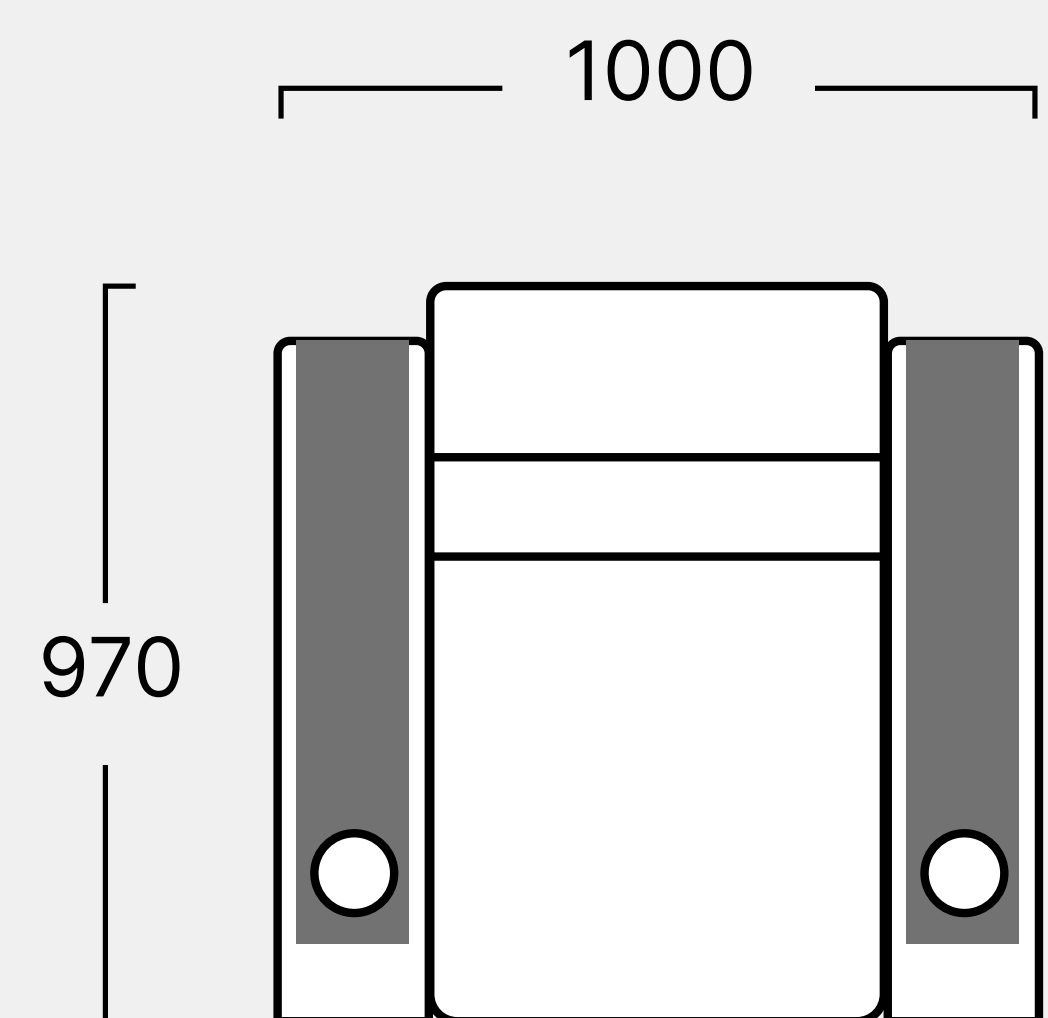

Single

Double, Single Arm

Double, Console Arm

Love Seat

Upright

Reclined

Daybed Upright

Daybed Reclined

Single

Single Arm

Single Wedge Arm

Double Console

Double Wedge Console

Daybed

**CINEMA DECO**

Knightsbridge