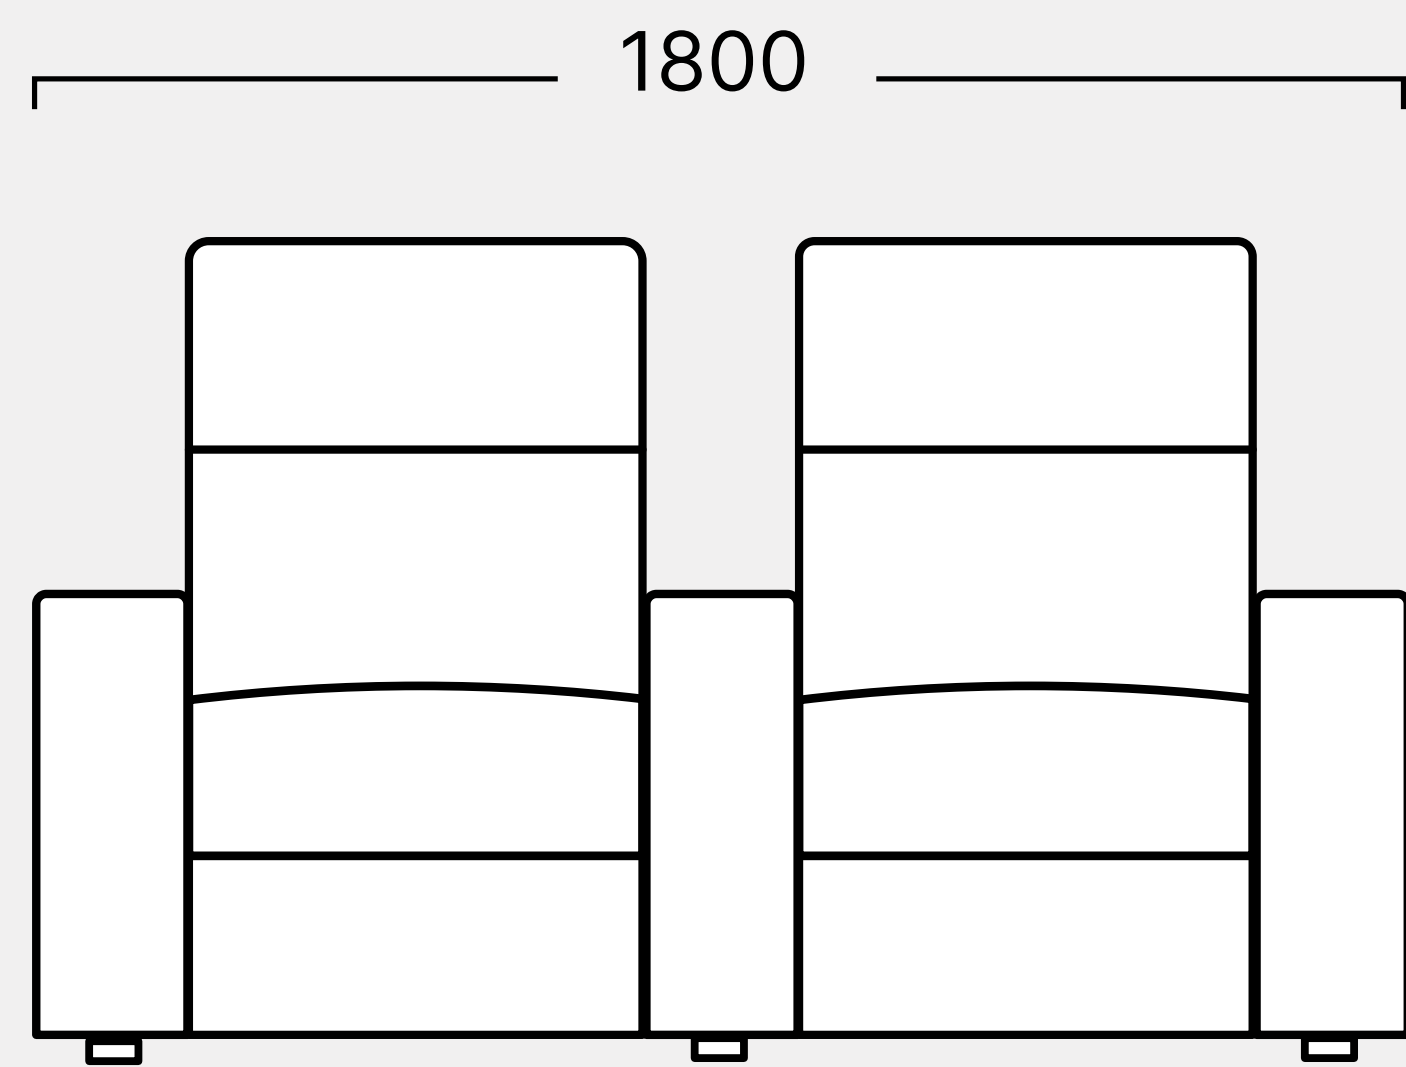

Single

Double, Single Arm

Double, Console Arm

Love Seat

Upright

Reclined

Daybed Upright

Daybed Reclined

Single

Single Arm

Single Wedge Arm

Double Console

Double Wedge Console

Daybed

**CINEMA DECO**

Knightsbridge