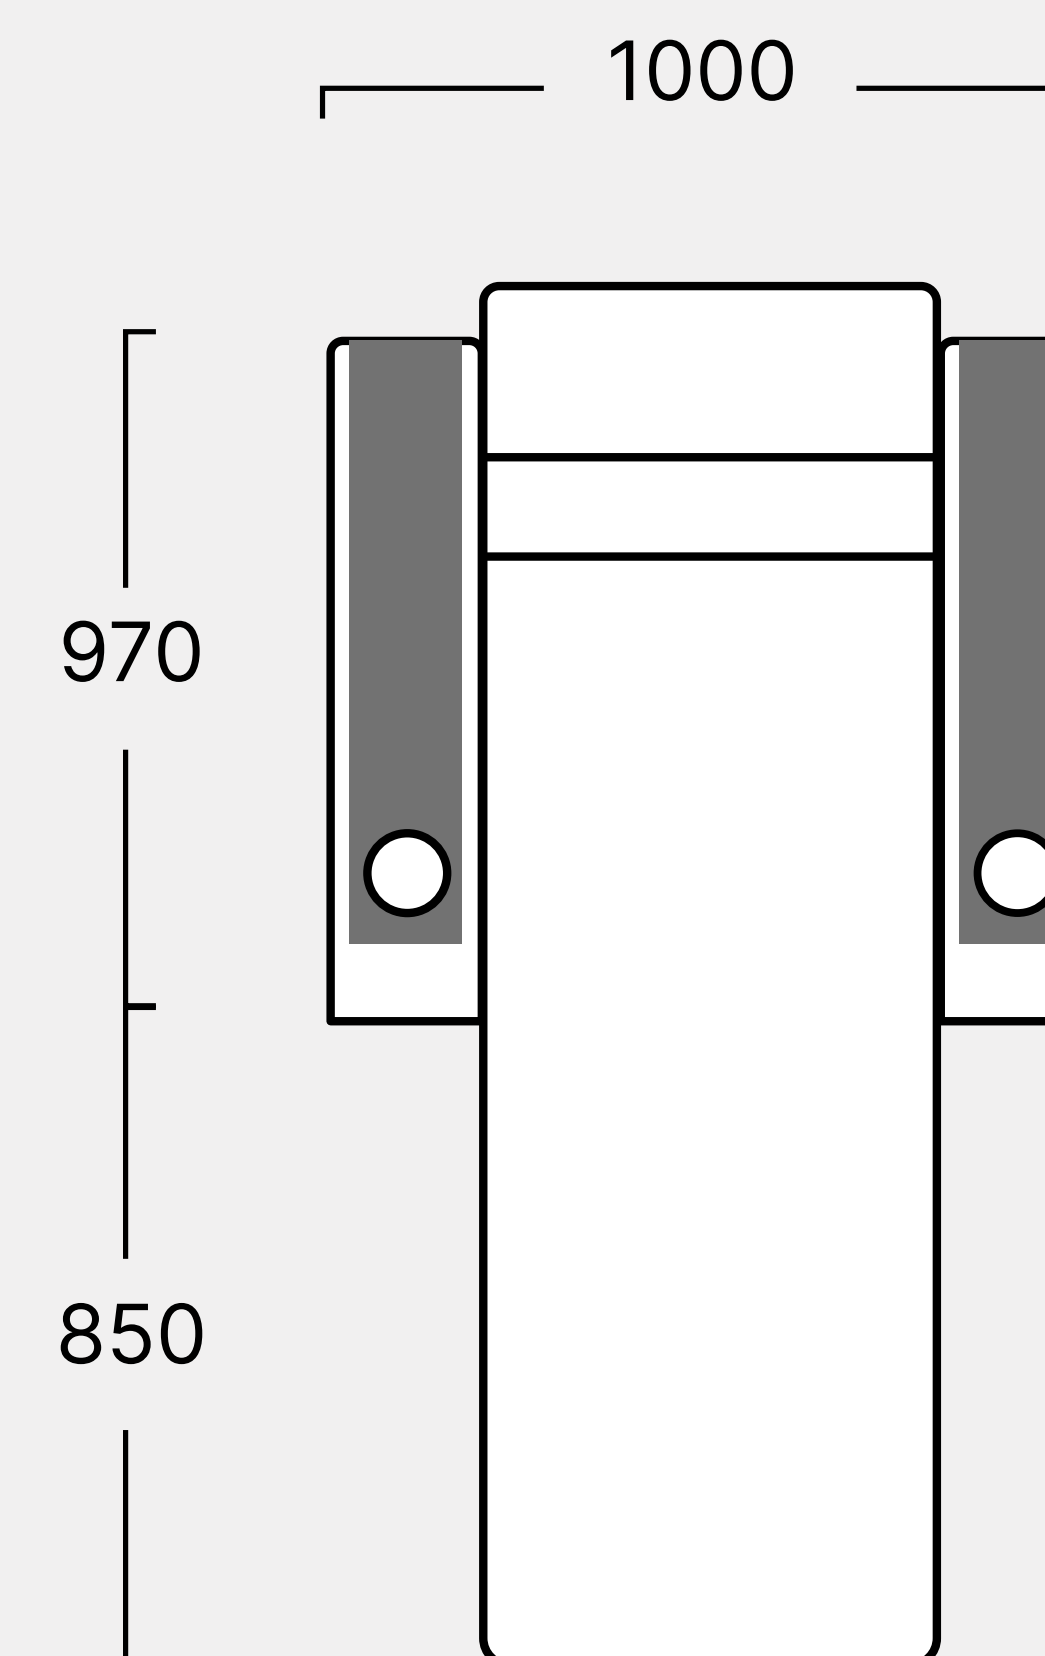

Single

Single Arm

Single Wedge Arm

Double Console

Double Wedge Console

Daybed

**CINEMA DECO**

Knightsbridge