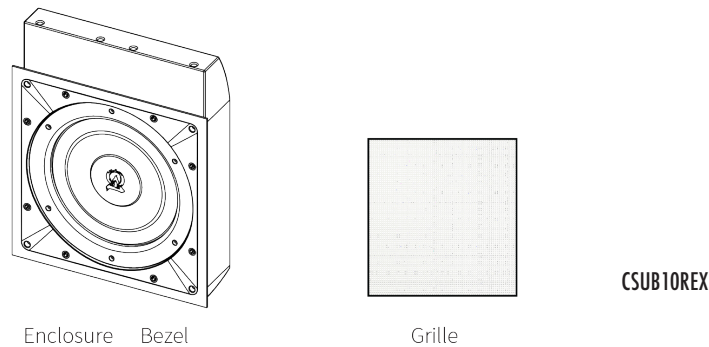

MARINE LOUDSPEAKERS

IN-WALL

LINE DRAWINGS

Please see originacoustics.com for most the most updated information concerning these specifications. Products may only be purchased through an authorized integration partner.