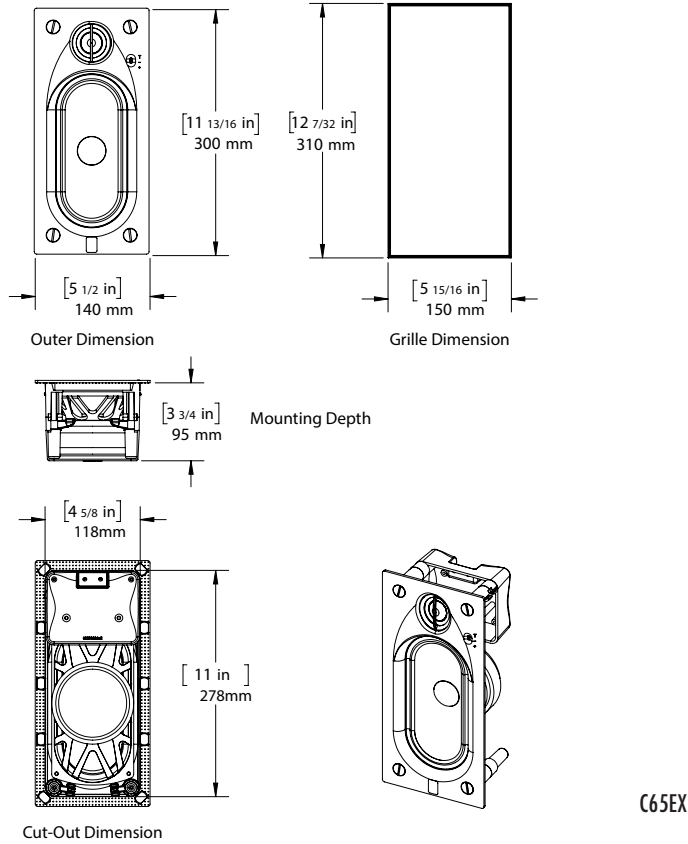

MARINE LOUDSPEAKERS

IN-WALL

SPECIFICATIONS

C65EX

Part	SWM12500EX
Woofers	4" x 8" Graphite
Tweeter	1" (25mm) Aluminum
Frequency Response	45 Hz - 20 kHz
Power RMS	25W
Power Peak	110W
Impedance	8 ohm
Grille Dimensions	5 1/2" x 11 3/4" (254mm)
Mounting Depth	3 3/4" (95mm)

SPECIFICATIONS

CSUB10REX

RETROFIT IN-WALL SUBWOOFER

Part	CSUB1000REX
Woofers	10" (254mm) Black, Anodized Aluminum
Frequency Response	33Hz - 250Hz ±3dB
Power RMS	100W (manual)
Power Peak	500W
Impedance	8 Ohm
Grille Dimensions	14 1/4" x 14 1/4" (362 x 362mm)
Grille Material	Aluminum
Mounting Depth	3 1/2" (89mm)

MARINE LOUDSPEAKERS

IN-WALL

LINE DRAWINGS

Please see originacoustics.com for most the most updated information concerning these specifications. Products may only be purchased through an authorized integration partner.