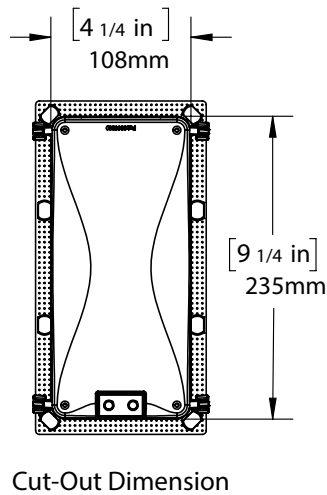

LCR LOUDSPEAKERS

LINE DRAWINGS

LCR37 | LCR39

Please visit docs.originacoustics.com or scan the QR code using your smart device for the most up to date specifications and use instructions for this product. Products may only be purchased through an authorized integration partner.