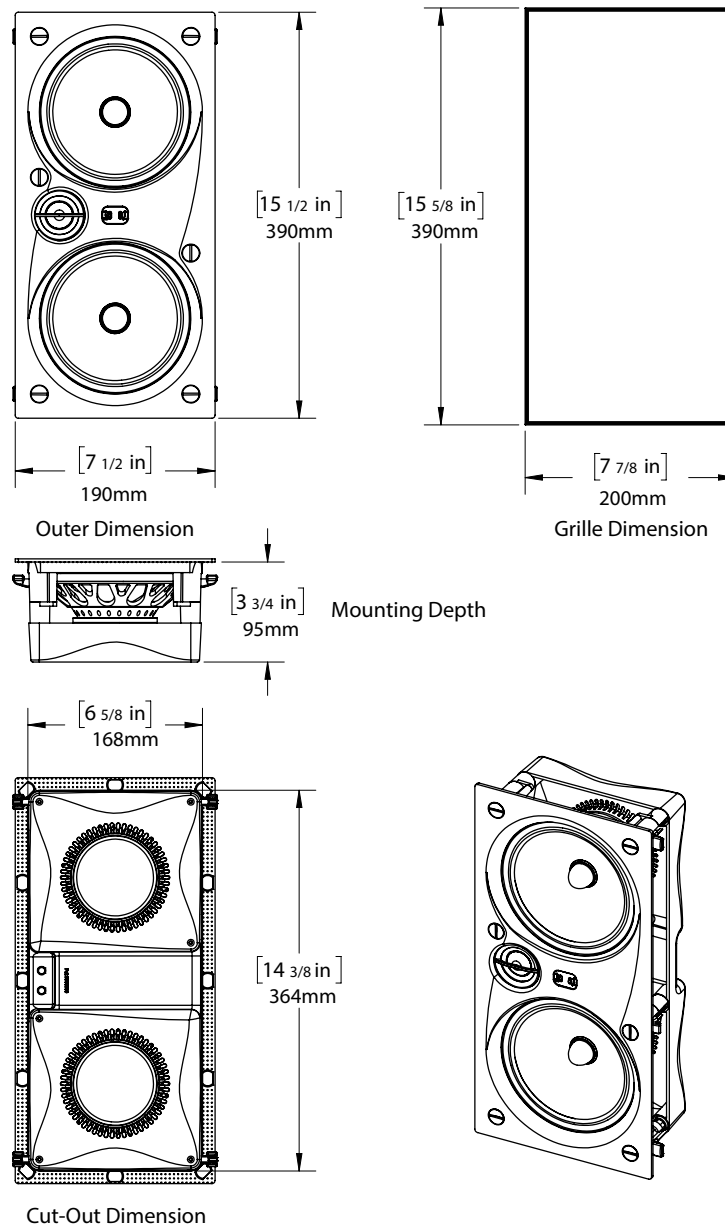

LCR LOUDSPEAKERS

LINE DRAWINGS

LCR65 | LCR67 | LCR69

Please visit docs.originacoustics.com or scan the QR code using your smart device for the most up to date specifications and use instructions for this product. Products may only be purchased through an authorized integration partner.