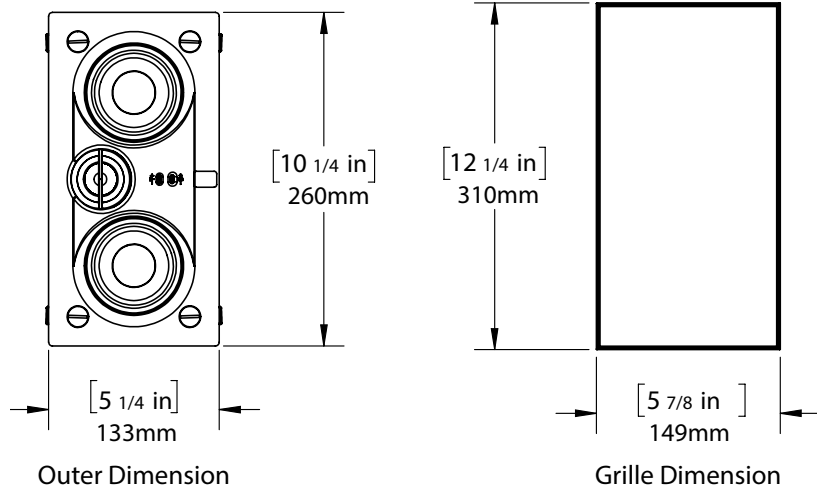

LCR LOUDSPEAKERS

LINE DRAWINGS

LCR37 | LCR39

Please visit docs.originacoustics.com or scan the QR code using your smart device for the most up to date specifications and use instructions for this product. Products may only be purchased through an authorized integration partner.