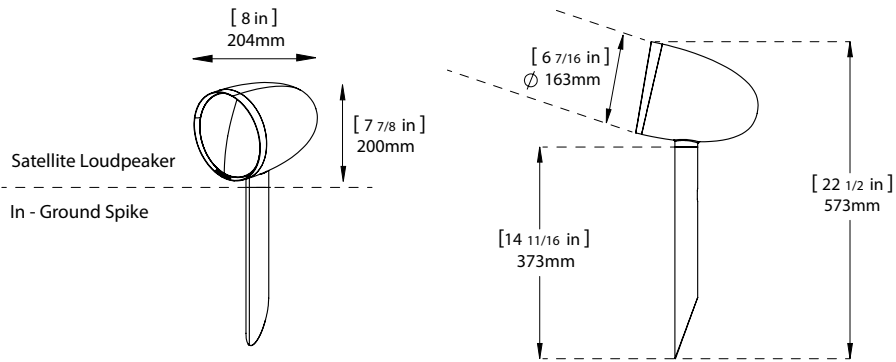

ACOUSTIC LANDSCAPE™ SYSTEM AS50SYS

AS50SYS

PART	AS5000SYS (4 Satellites / 1 Subwoofer)
Satellite Woofer	5 ¼" Poly/ Rubber Woofer
Satellite Tweeter	1" Titanium
Subwoofer	10" Dual Voice Coil Poly/ Rubber Woofer
Frequency Response	35Hz - 20kHz
System Power Handling	160W RMS/ 400W Peak (per Channel)
Impedance	6 Ω Nominal (System)
Satellite Head Dimensions	6 7/16" Dia x 7 7/8" H x 8" L (163 D x 200 H x 204 L mm)
Satellite Spike Height	14 11/16" H (373 mm)
Total Satellite Height	22 1/2" H (573 mm)
Subwoofer Dimensions	15 ¾" Dia x 12 7/8" H (400 Dia x 326 H mm)

LINE DRAWINGS

AS50SAT