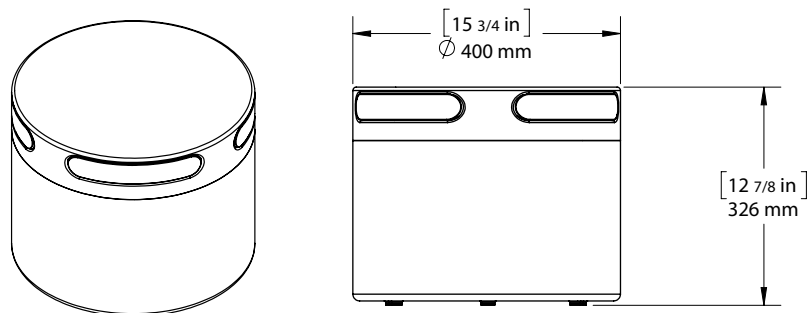

AS50SUB

Please visit docs.originacoustics.com or scan the QR code using your smart device for the most up to date specifications and use instructions for this product. Products may only be purchased through an authorized integration partner.