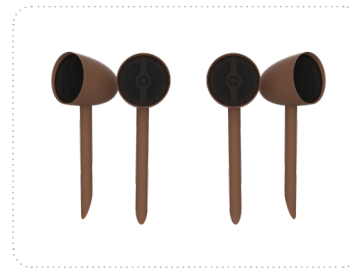

ACOUSTIC LANDSCAPE™ SYSTEM

AS50SYS

OVERVIEW

The AS50SYS Acoustic Landscape™ System brings stunning surround sound to the backyard, with four 5 ¼" camouflage, enclosed two-way satellite speakers and a bass-boosting, dual use, 10" subwoofer.

Each system comes with the ability to expand up to a total of eight satellites. Pair with the Origin PRO ProA250.2 amplifier or the Origin DSP2-200 amplifier for maximum results: long-range outdoor musical ambiance with rock-solid bass.

PRODUCT ID

AS50SYS

AS50SAT (EXPANSION PACK)

POWERFUL VERSATILITY

The AS50 system boasts a powerful 10" Dual Voice Coil Subwoofer, specifically designed for aesthetic versatility, by giving the option of either burial or hardscape installation.